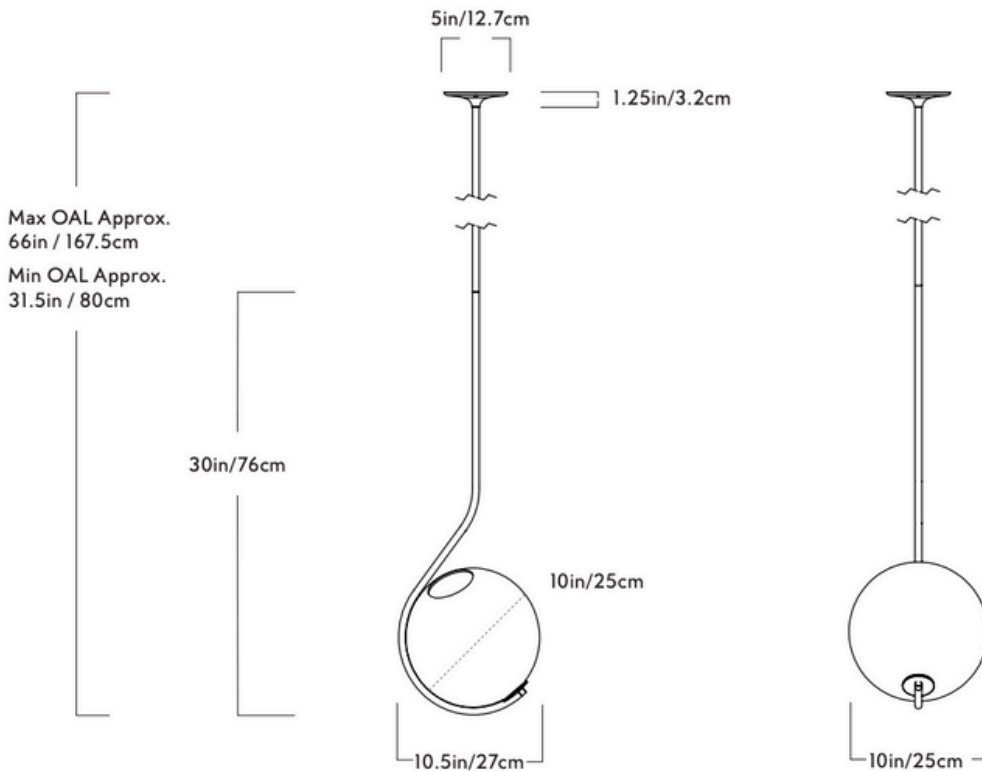

GARDE

Fiddlehead

Series

Fiddlehead

Product

Pendant

Dimensions

L 10.5in/27cm x W 10in/25cm x
H 30in/76cm

Weight

5lb/2.3kg

Materials

Steel, glass

Fixture Mounting

Designed to be mounted on standard
4in. Electrical Box.
Two #8-32 screws included.
Additional mounting hardware provided
for 240V versions.

Pendant

Finishes

Blackened steel, oil-rubbed bronze,
brushed brass

Glass Colors

Smoke, clear, cream

Suspension

1/2-inch steel stem in matching metal
finish. 35-inch length included with
lamp. 72-inch length available
for additional cost. Stem length can
be adjusted on site.

Canopy

5-inch round in matching metal finish

Ceiling Slope

0° mounting slope.
Up to 90° variable hang-straight
available upon request.

Certifications

UL, cUL (120V)
CE, CB(240V)

LED Bulb Illumination (120V/240V)