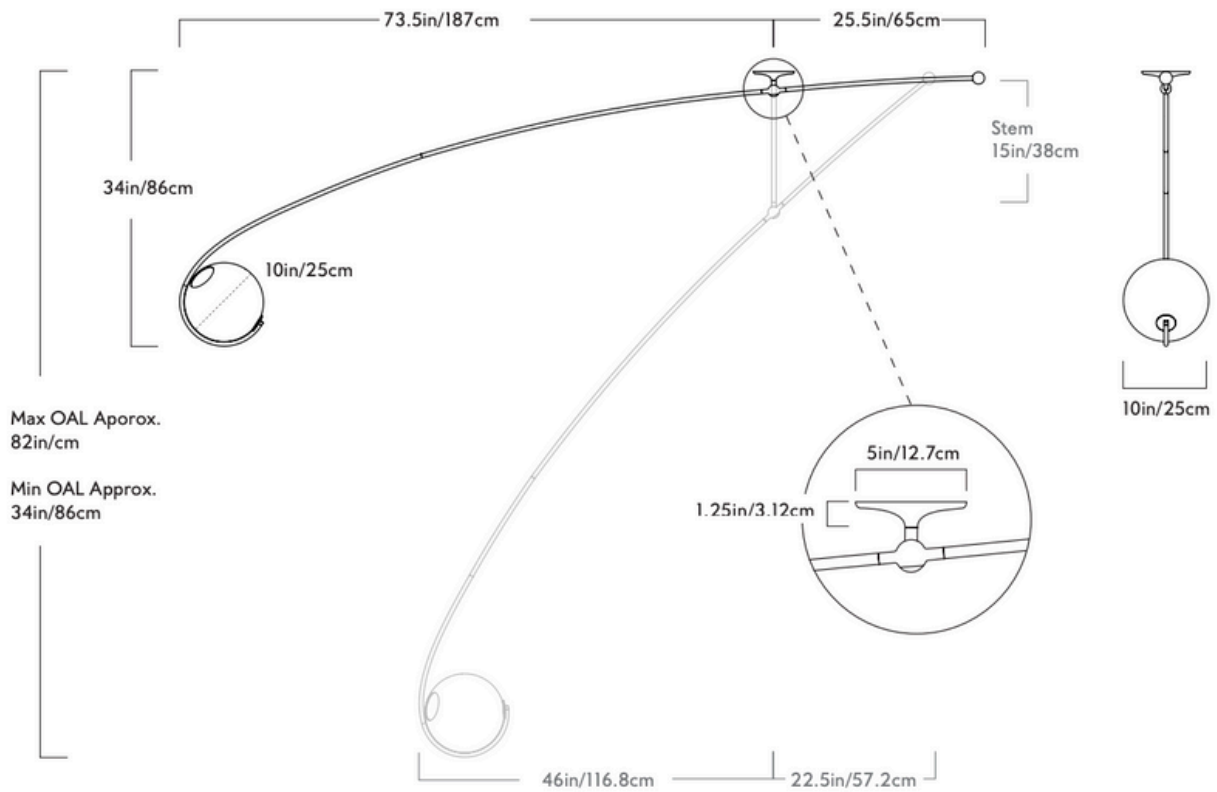

GARDE

Fiddlehead

Series
Fiddlehead

Product
Cantilever

Dimensions
L 99in/252cm x W 10in/25cm x
H 34in/86cm

Weight
10lb/4.5kg

Materials
Steel, glass

Cantilever

Finishes
Blackened steel, oil-rubbed bronze,
brushed brass

Glass Colors
Smoke, clear, cream

Canopy
5-inch round in matching metal finish.

Suspension
1/2" diameter stem in matching metal
finish. 15-inch length included with
lamp. Can be cut down to size on site.

Ceiling Slope
0° mounting slope.
Custom mounting slope available
upon request.

Fixture Mounting
Standard 4in. electrical box. Two #8-32
screws included. Additional mounting
hardware provided for 240V version.

Certifications
UL, cUL (120V)
CE, CB(240V)

LED Bulb Illumination (120V/240V)

Cream Globe
Socket: E26/E27
Bulb: 6 Watt A19 frosted
Wattage: 6 Watts
Lumens: 250 Lumens est.
Color Temperature: 2700K, CRI 90+
Bulb Lifetime: 25,000 hours est.
Dimming: Triac or ELV