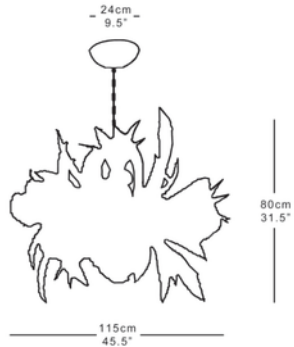

Dimensions

Height 80cm 31.5"

Diameter 115cm 45.5"

Weight 30kg 65lbs

Finishes

Plaster White

Materials

Hand-cast Jesmonite

Dimming

Yes

Illumination

8x E12 LED Candle Max 7W 120V

Handmade in England

GARDE

CEILING FITTING