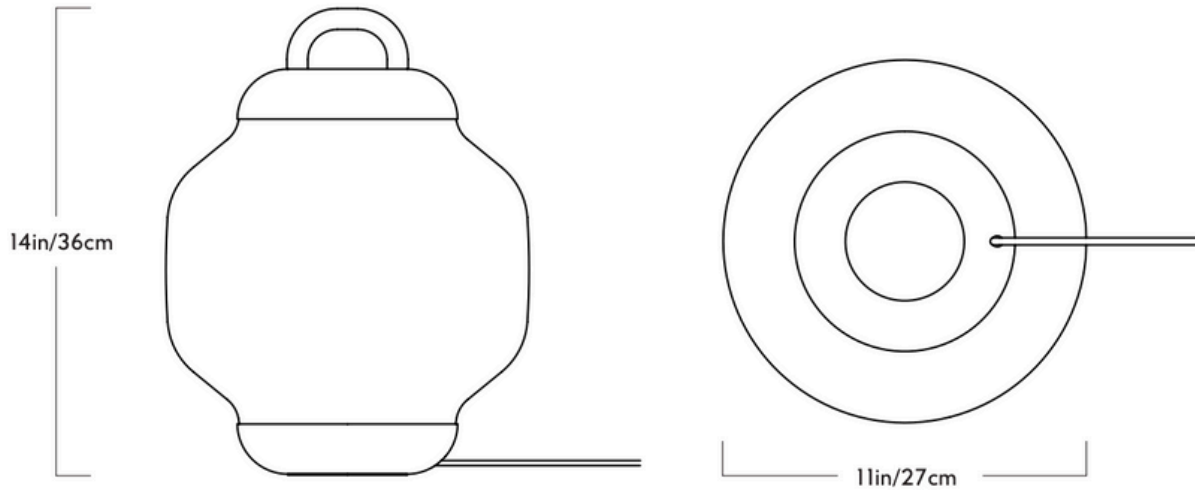

GARDE

Esper

Series
Esper

Product
Table Lamp

Dimensions
Dia 11in/27cm x H 14in/36cm

Weight
7.5lb/3.4kg

Table Lamp

Materials
Glass, steel, aluminum

Finishes
Blackened steel

Cord
7 feet/213 cm with integrated dimmer switch

Certifications
ETL (120V, US/Canada)
CE, CB (240V)

120V-240V Illumination
USB 2.0 Cord
Universal Wall Plug Power Supply
Interchangeable AC Blades, Global Use
Integrated LED
Wattage: 10 Watts
Lumens: 400 Lumens est.
Color Temperature: 2700K
CRI: 90+
LED Lifetime: 50,000 Hours est.
Dimming: Integrated Cord Dimmer