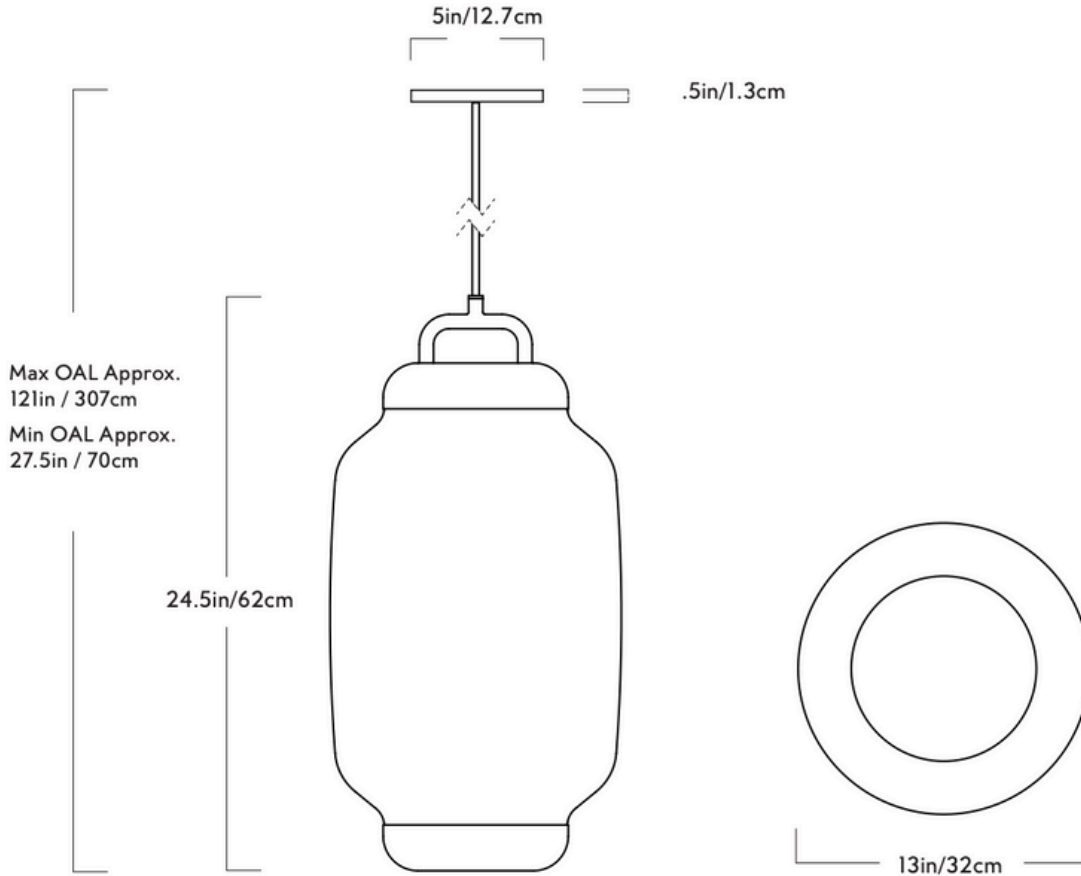

GARDE

Esper

Pendant 03

Series

Esper

Product

Pendant 03

Dimensions

Dia 13in/32cm x H 24.5in/62cm

Weight

13lb/6kg

Materials

Glass, steel, aluminum

Finishes

Blackened steel

Suspension

8' cord, length can be adjusted on site

Canopy

5-inch round in matching metal finish
(.5" high)

Certifications

UL, cUL (120V)
CE, CB (240V)

120V Illumination

Integrated LED
Wattage: 18 Watts
Lumens: 1000 Lumens est.
Color Temperature: 2700K
CRI: 90+
LED Lifetime: 50,000 Hours est.
Dimming: Triac or ELV

240V Illumination

Integrated LED
Wattage: 18 Watts
Lumens: 1000 Lumens est.
Color Temperature: 2700K
CRI: 90+
LED Lifetime: 50,000 Hours est.
Dimming: ELV