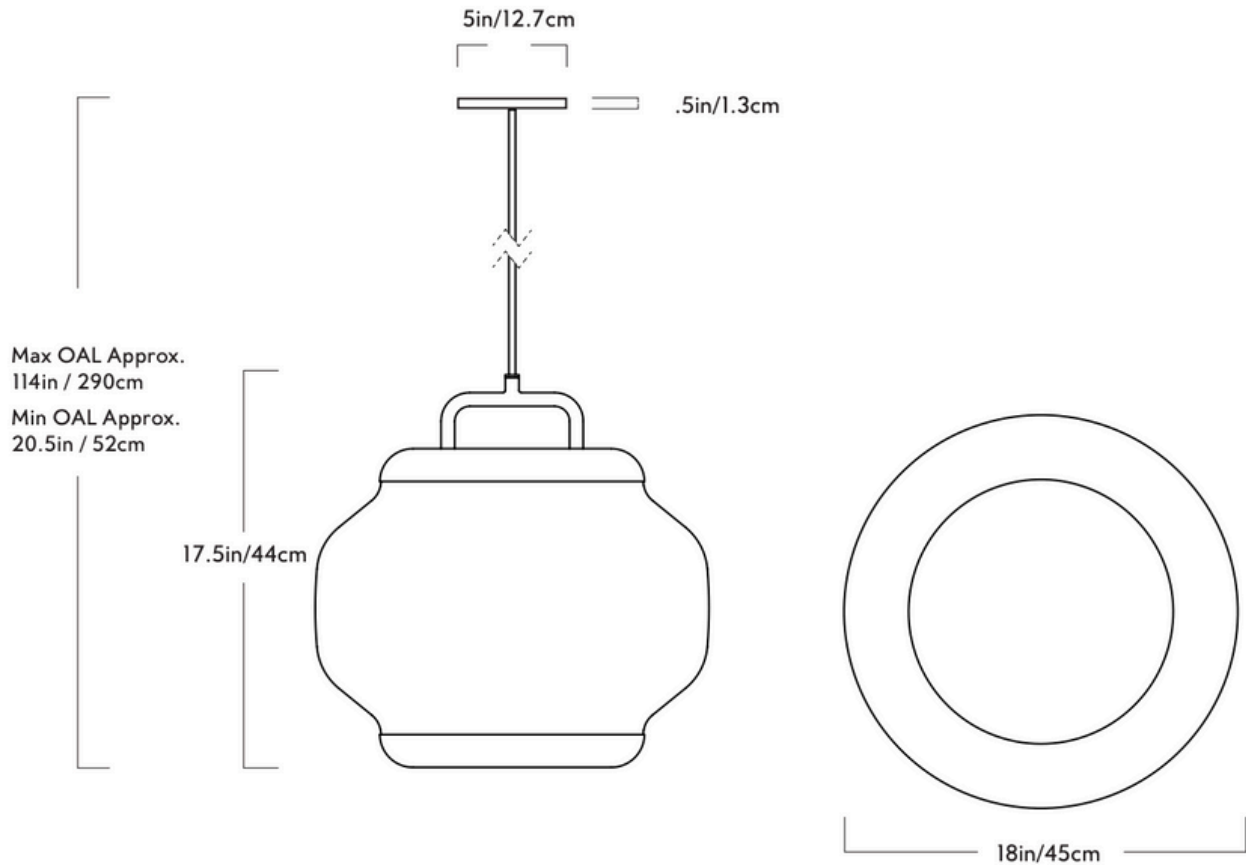

## Esper

Series  
Esper

Product  
Pendant 02

Dimensions  
Dia 18in/45cm x H 17.5in/44cm

Weight  
14.5lb/6.5kg

## Pendant 02

Materials  
Glass, steel, aluminum

Finishes  
Blackened steel

Suspension  
8' cord, length can be adjusted on site

Canopy  
5-inch round in matching metal finish  
(.5" high)

Certifications  
UL, cUL (120V)  
CE, CB (240V)