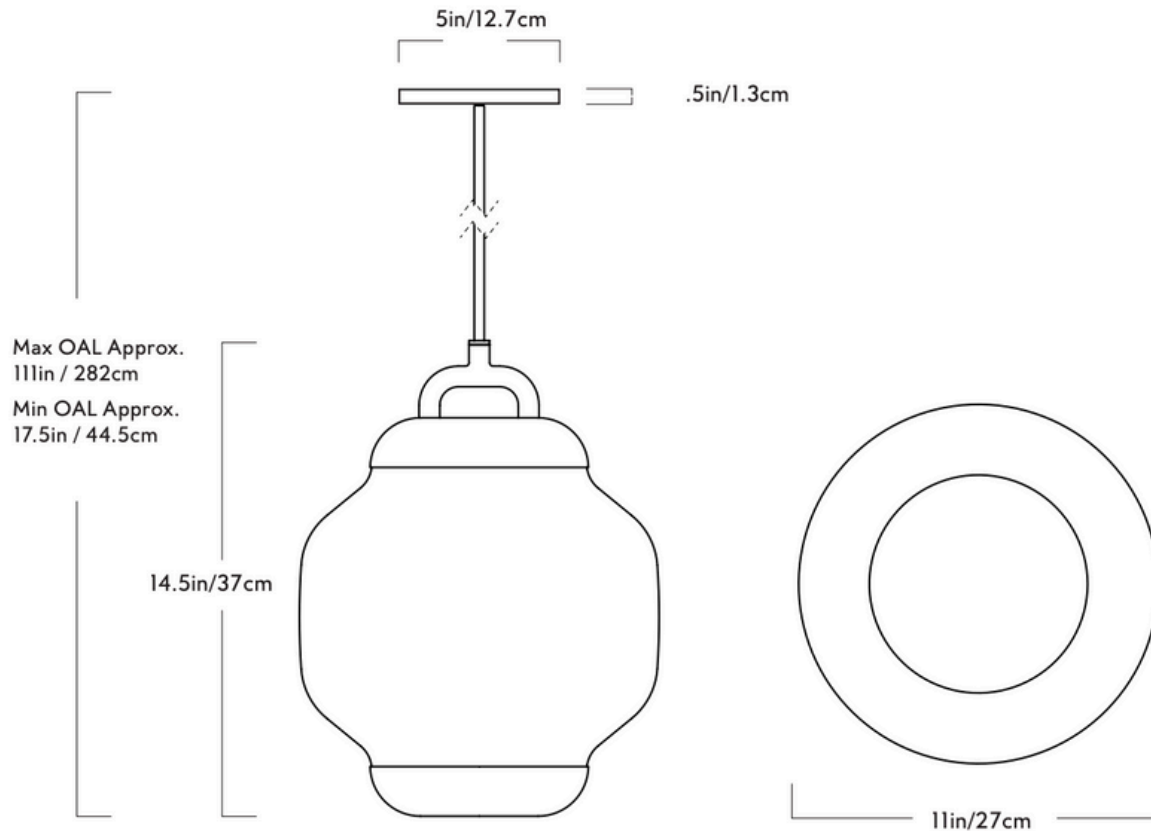

GARDE

Esper

Series
Esper

Product
Pendant 01

Dimensions
Dia 11in/27cm x H 14.5in/37cm

Weight
8lb/3.5kg

Pendant 01

Materials
Glass, steel, aluminum

Finishes
Blackened steel

Suspension
8' cord, length can be adjusted on site

Canopy
5-inch round in matching metal finish
(.5" high)

Certifications
UL, cUL (120V)
CE, CB (240V)

120V Illumination
Integrated LED
Wattage: 13 Watts
Lumens: 500 Lumens est.
Color Temperature: 2700K
CRI: 90+
LED Lifetime: 50,000 Hours est.
Dimming: Triac or ELV

240V Illumination
Integrated LED
Wattage: 13 Watts
Lumens: 500 Lumens est.
Color Temperature: 2700K
CRI: 90+
LED Lifetime: 50,000 Hours est.
Dimming: ELV