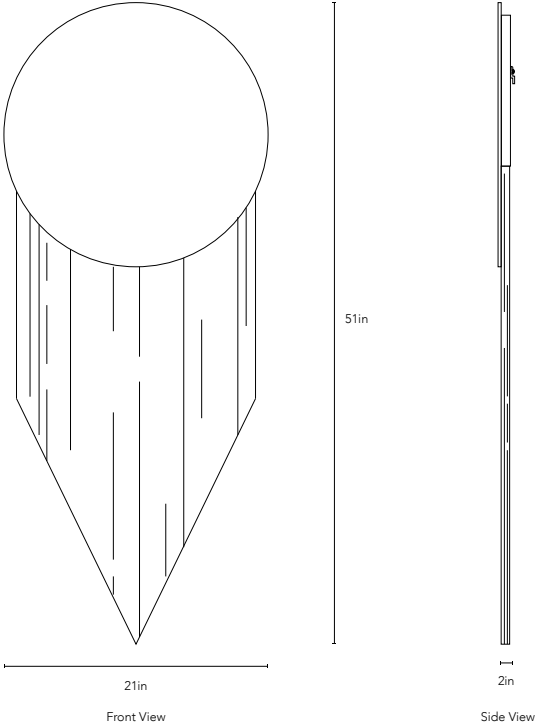

Eos Mirror

CLEAR

BRONZE

GREY

PEACH

BLACK

REGENCY

ESSEX