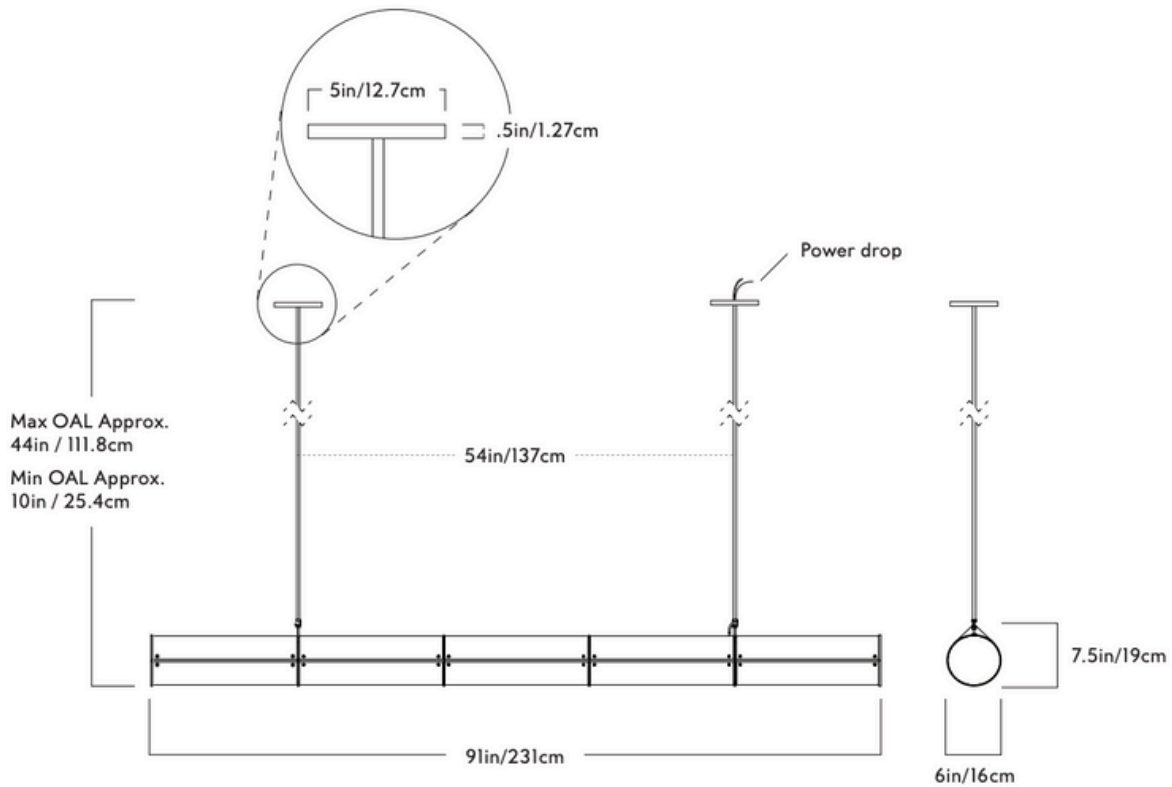

GARDE

Woody Endless

Straight - 5 units

Series
Endless

Product
Straight - 5 units

Dimensions
L 91in/231cm x W 6in/16cm x H 7.5in/19cm

Weight
36lb/16kg

Materials
Aluminum, acrylic, wood

Finishes
Black/oak, bronze/oak, polished nickel/oak, brushed brass/oak

Suspension
1/2-inch aluminum stem in matching metal finish. 35-inch length included with lamp. 72-inch length available for additional cost. Stem length can be adjusted on site.
Polished nickel is cut to spec, 3/8" aluminum tube

Canopy
2 x 5-inch canopy in matching metal finish

Ceiling Slope
0° mounting slope.
Up to 90° variable hang-straight available upon request.

Certifications
UL, cUL (120V)
CE/CB (240V)

120V Illumination
Integrated LED
Wattage: 85 Watts
Lumens: 2500 Lumens est.
Color Temperature: 2700K
CRI: 90+
LED Lifetime: 50,000 hours est.
Dimming: Triac, ELV or 0-10V

Fixture Mounting
Designed to be mounted on standard 4in. Electrical Box.
Two #8-32 screws included.
Additional mounting hardware provided for 240V versions.