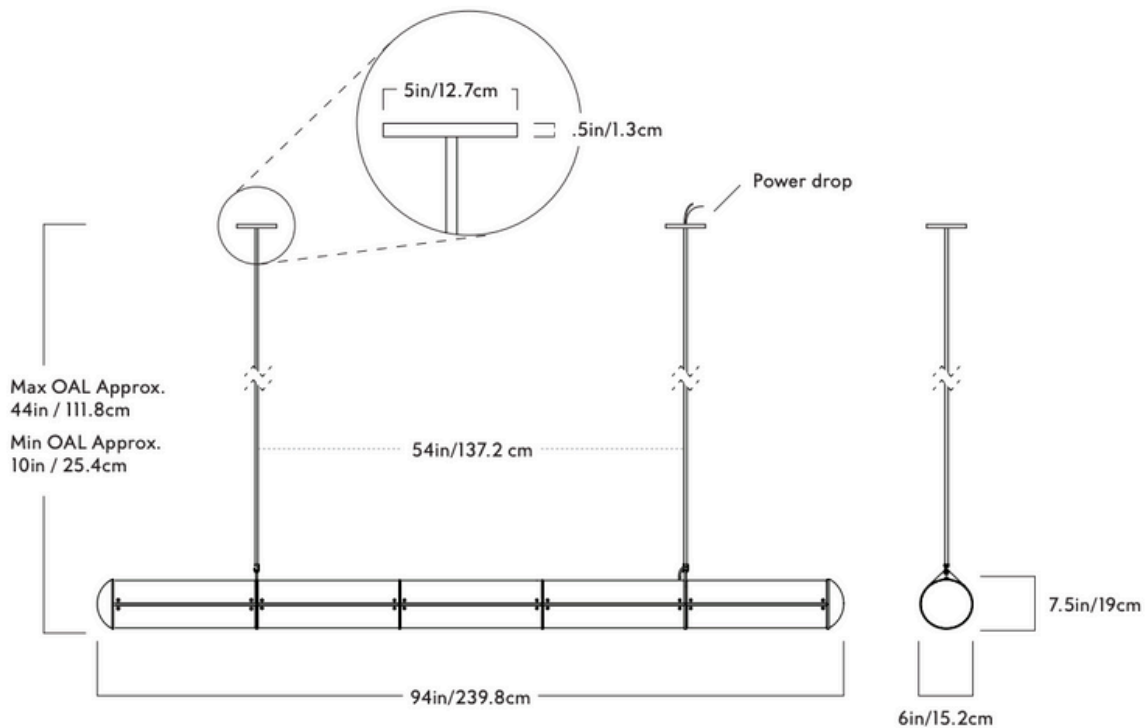

GARDE

Endless

Series
Endless

Product
Straight - 5 units

Dimensions
L 94in/239.8cm x W 6in/15.2cm x H 7.5in/19cm

Weight
33lb/15kg

Materials
Aluminum, acrylic

Straight - 5 units

Finishes
Black, bronze, brushed brass

Suspension
1/2-inch aluminum stem in matching metal finish. 35-inch length included with lamp. 72-inch length available for additional cost. Stem length can be adjusted on site.

Canopy
2 x 5-inch canopy in matching metal finish

Power Drop
Single canopy power drop, fixture can be rotated to match the J-Box location

Ceiling Slope
0° mounting slope.
Up to 90° variable hang-straight available upon request.

Fixture Mounting
Designed to be mounted on standard 4in. Electrical Box.
Two #8-32 screws included.
Additional mounting hardware provided for 240V versions.