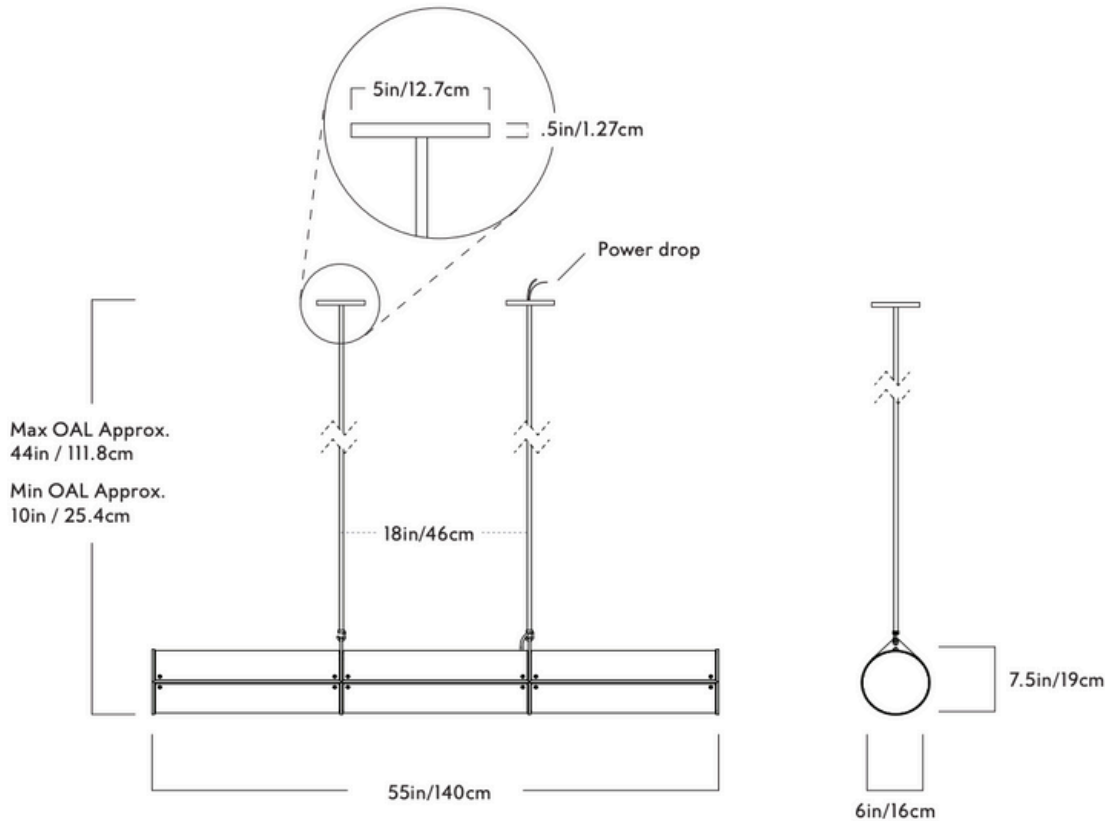

## Woody Endless

**Series**  
Endless

**Product**  
Straight - 3 units

**Dimensions**  
L 55in/140cm x W 6in/16cm x H 7.5in/19cm

**Weight**  
22lb/10kg

**Materials**  
Aluminum, acrylic, wood

## Straight - 3 units

**Finishes**  
Black/oak, bronze/oak,  
polished nickel/oak, brushed brass/oak

**Suspension**  
1/2-inch aluminum stem in matching metal finish. 35-inch length included with lamp. 72-inch length available for additional cost. Stem length can be adjusted on site.  
Polished nickel is cut to spec, 3/8" aluminum tube

**Canopy**  
2 x 5-inch canopy in matching metal finish

**Ceiling Slope**  
0° mounting slope.  
Up to 90° variable hang-straight available upon request.

**Certifications**  
UL, cUL (120V)  
CE/CB (240V)

**Driver location**  
Driver located inside the fixture.

**Fixture Mounting**  
Designed to be mounted on standard 4in. Electrical Box.  
Two #8-32 screws included.  
Additional mounting hardware provided for 240V versions.