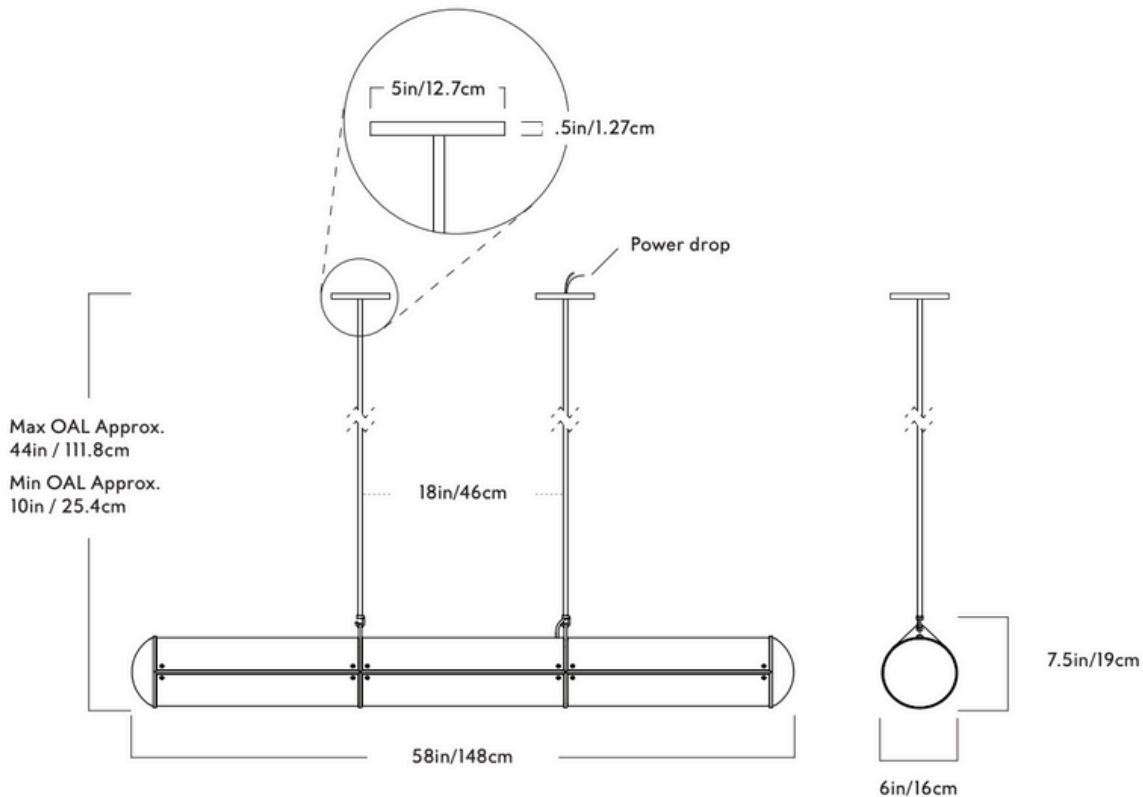

## Endless

**Series**  
Endless

**Product**  
Straight - 3 units

**Dimensions**  
L 58in/148cm x W 6in/16cm x H 7.5in/19cm

**Weight**  
20lb/9kg

**Materials**  
Aluminum, acrylic

## Straight - 3 units

**Finishes**  
Black, bronze, brushed brass

**Suspension**  
1/2-inch aluminum stem in matching metal finish. 35-inch length included with lamp. 72-inch length available for additional cost. Stem length can be adjusted on site.

**Canopy**  
2 x 5-inch canopy in matching metal finish

**Power Drop**  
Single canopy power drop, fixture can be rotated to match the J-Box location

**Ceiling Slope**  
0° mounting slope.  
Up to 90° variable hang-straight available upon request.

**Driver location**  
Driver located inside the fixture.

**Fixture Mounting**  
Designed to be mounted on standard 4in. Electrical Box.  
Two #8-32 screws included.  
Additional mounting hardware provided for 240V versions.