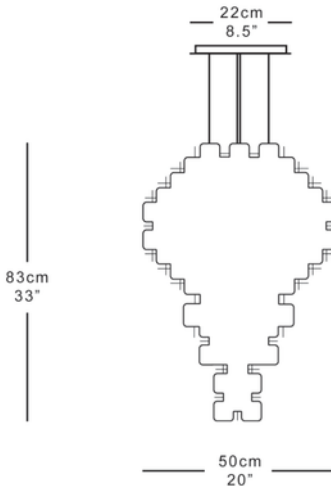

GARDE

ELEMENT VESSEL 1

The dramatic Element Vessel 1 chandelier is unique in its construction and design, a sculptural centrepiece light for entrance hallways, stairways and sitting rooms. The Element's geometric spatial form is created from hundreds of hand finished brass shapes. Each piece is interlocked with the next, to build an intricate sculpture which refracts the light source in subtle patterns.

Shown in bronze.

Dimensions

Height 83cm 33"
Width 50cm 20"
Depth 50cm 20"
Weight 30kg 66lbs

Finishes

Satin brass or bronze.

Materials

Solid brass

Dimming

Yes

Lamping

E26 LED Max 12W 120V.

Handmade in England