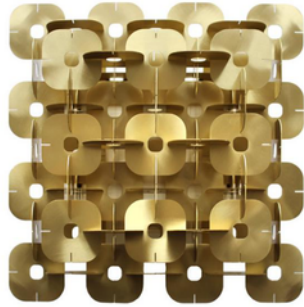

GARDE

ELEMENT SQUARED WALL

A dramatic geometric wall light, created from a multitude of individually hand finished brass pieces. Each repeated shape has been pierced with a central hole, to create a mesmerising movement of refracted light within the design. The creation of order and form through layering, repetition and interconnection are key to this mathematically composed design, with each brass piece linking to and supporting the next. Element is made from sustainable recycled solid brass, and handmade in West Sussex.

Shown in Hand brushed brass.

Dimensions

Height 33cm 13"

Width 33cm 13"

Depth 15cm 6"

Weight 1.5kg 3lbs

Finishes

Hand brushed brass, bronze

Materials

Solid brass

Dimming

Yes

Lamping

E12 Golf ball LED 7W Max 120V

Handmade in England

33.5cm
13"