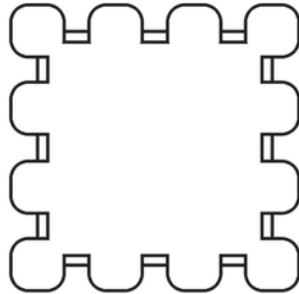

GARDE

ELEMENT SQUARED WALL

A dramatic geometric wall light, created from a multitude of individually hand finished brass pieces. Each repeated shape has been pierced with a central hole, to create a mesmerising movement of refracted light within the design. The creation of order and form through layering, repetition and interconnection are key to this mathematically composed design, with each brass piece linking to and supporting the next. Element is made from sustainable recycled solid brass, and handmade in West Sussex.

Shown in Hand brushed brass.

Dimensions

Height 33cm 13"

Width 33cm 13"

Depth 15cm 6"

Weight 1.5kg 3lbs

Finishes

Hand brushed brass, bronze

Materials

Solid brass

Dimming

Yes

Lamping

E12 Golf ball LED 7W Max 120V

Handmade in England

33.5cm
13"

33.5cm
13"

GARÐE

WALL FITTING