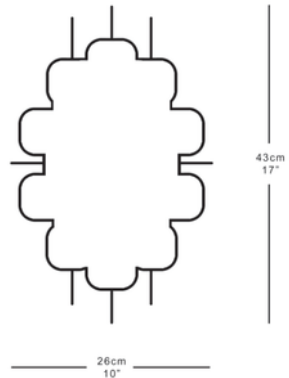

GARÐE

ELEMENT OVAL WALL LIGHT

A delicate geometric oval light, created from a multitude of individually hand finished brass or bronze pieces. Each repeated shape has been pierced with a central hole, to create a mesmerising movement of refracted light within the design. The creation of order and form through layering, repetition and interconnection are key to this mathematically composed design, with each brass piece linking to and supporting the next.

Shown in Bronze.

Dimensions

Height 43cm 17"

Width 26cm 10"

Depth 16cm 6.5"

Weight 1kg 2lbs

Finishes

Hand brushed brass, bronze

Materials

Solid brass

Dimming

Yes

Lamping

2x G9 LED 7W Max 120V

Handmade in England