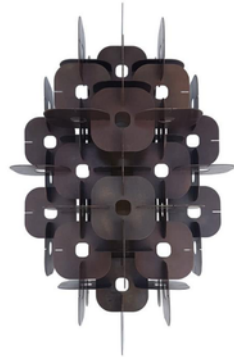

GARÐE

ELEMENT OVAL WALL LIGHT

A delicate geometric oval light, created from a multitude of individually hand finished brass or bronze pieces. Each repeated shape has been pierced with a central hole, to create a mesmerising movement of refracted light within the design. The creation of order and form through layering, repetition and interconnection are key to this mathematically composed design, with each brass piece linking to and supporting the next.

Shown in Bronze.

Dimensions

Height 43cm 17"

Width 26cm 10"

Depth 16cm 6.5"

Weight 1kg 2lbs

Finishes

Hand brushed brass, bronze

Materials

Solid brass

Dimming

Yes

Lamping

2x G9 LED 7W Max 120V

Handmade in England

GARÐE