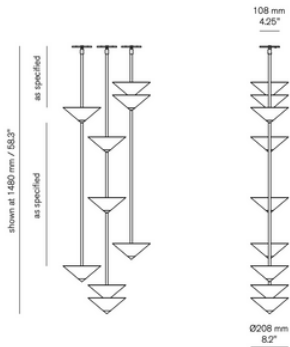

Drop Stack Cluster