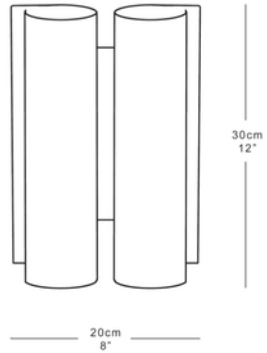

GARÐE

DOUBLE SCROLL

Double Scroll sconce embraces both classic and modern references with its statuesque, simple minimalist design. The double, hand rolled brass scrolls spill light from every edge to create dramatic, warm pools of light.

Shown in Bronze.

Dimensions

Height 30cm 12"

Width 20cm 8"

Depth 9.5cm 3.5"

Weight 3.6kg 8lbs

Finishes

Satin brass, antique brass, bronze

Materials

Solid brass and powder coated steel.

Dimming

Yes

Lamping

4x G9 LED 7W Max 120V

Handmade in England