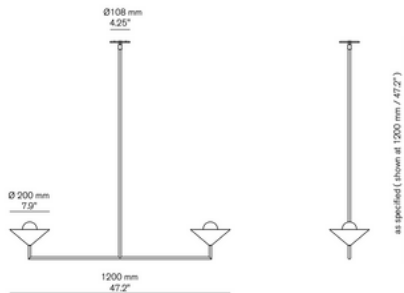

Glass Double Drop

Material

Brass

Finishes

Brushed, Aged, Bronzed, Polished, Plated or Coated

Lamp Shell

ø 80 mm Opal glass

Weight

approx 2kg

US / Canada

Lamp: 2x 12V G4 LED

Specs (per lamp): 2700K, 2.5W, 250 lm

Driver: 12V driver supplied

Dimming: ELV, DALI and 0/1-10V options

Junction Box Compatibility

Ø4.25" mount suits 4" Octagonal Box *