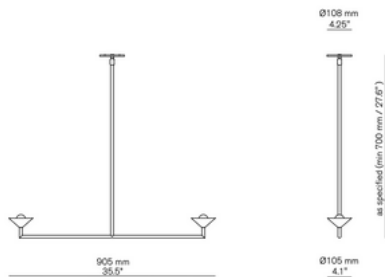

Double Drop