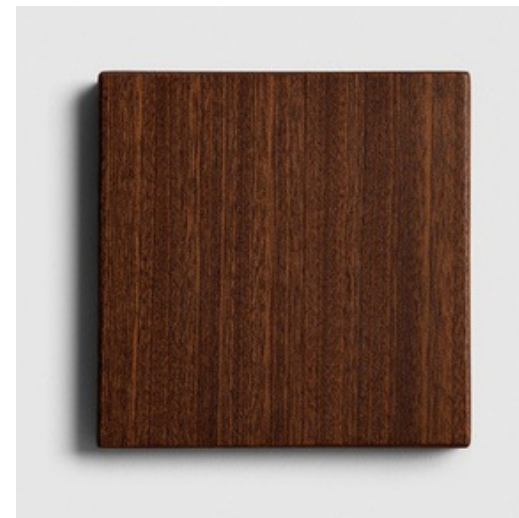

# GARDE

LUTECA MATERIALS + FINISHES

**ORGANIC**  
Oak  
Ultra Matte Varnish

**TROPICAL**  
Iroko  
Outdoor 5 Sheen Varnish