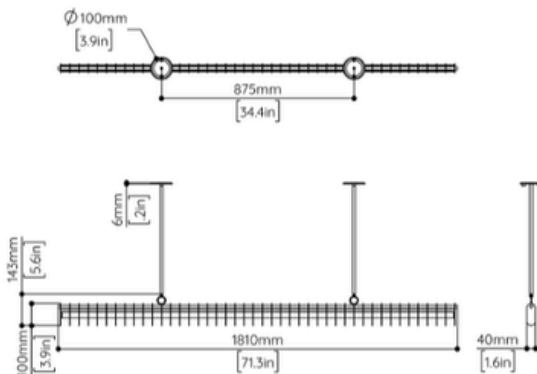

OPTION 1 (STANDARD)

Flush Canopy

Remote power supply