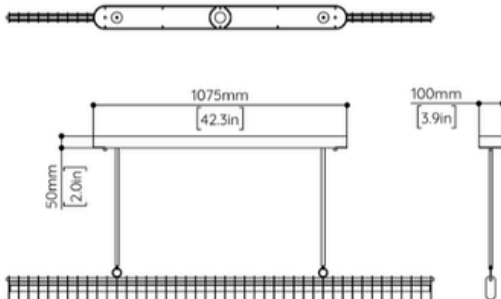

DIMENSIONS

Length: 1810mm (71.5")
Width: 40mm (1.6")
Height: 100mm (3.9")

WEIGHT

8kg (17.6lbs)

LAMPING

LED strip

LED COLOUR TEMP

Warm White 3000k
2700k Available upon request
No upcharge

ROD LENGTH

LOST PROFILE offers rods at four lengths

(mm): 250, 500, 750, 1000

(in): 9.8, 19.7, 29.5, 39.4

Two rods up to 1000mm (39.4") are included in the price of this item.

Please consider the height of the fixture itself when selecting a rod.

Additional rods are extra.

CANOPY

Option 1 - Standard: x2 100mm Round Flush canopies (Remote)

Ø100 x 6mm (Ø3.9 x 0.2in).

Option 2 - Surface Canopy: x1 Linear Surface canopy (Integral)

1075 x 100 x 50mm (42.3 x 3.9 x 2.0in) Upcharge applies.

PRICING & LEAD TIMES

Please contact us or your nearest LOST PROFILE representative for current pricing and lead times.

OPTION 1 (STANDARD)

Flush Canopy

Remote power supply

OPTION 2

Surface Canopy

Integral power supply