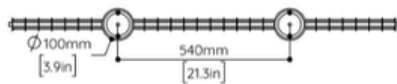

OPTION 1 (STANDARD)

Flush Canopy
Remote power supply