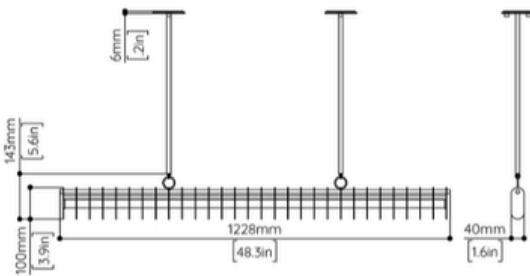

OPTION 1 (STANDARD)

Flush Canopy
Remote power supply