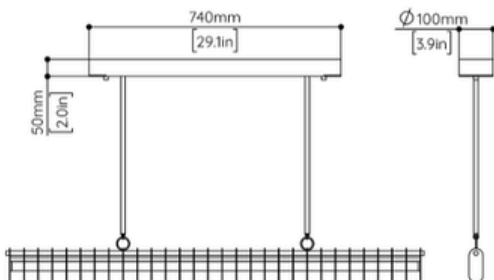

OPTION 2

Surface Canopy
Integral power supply
Upcharge applies