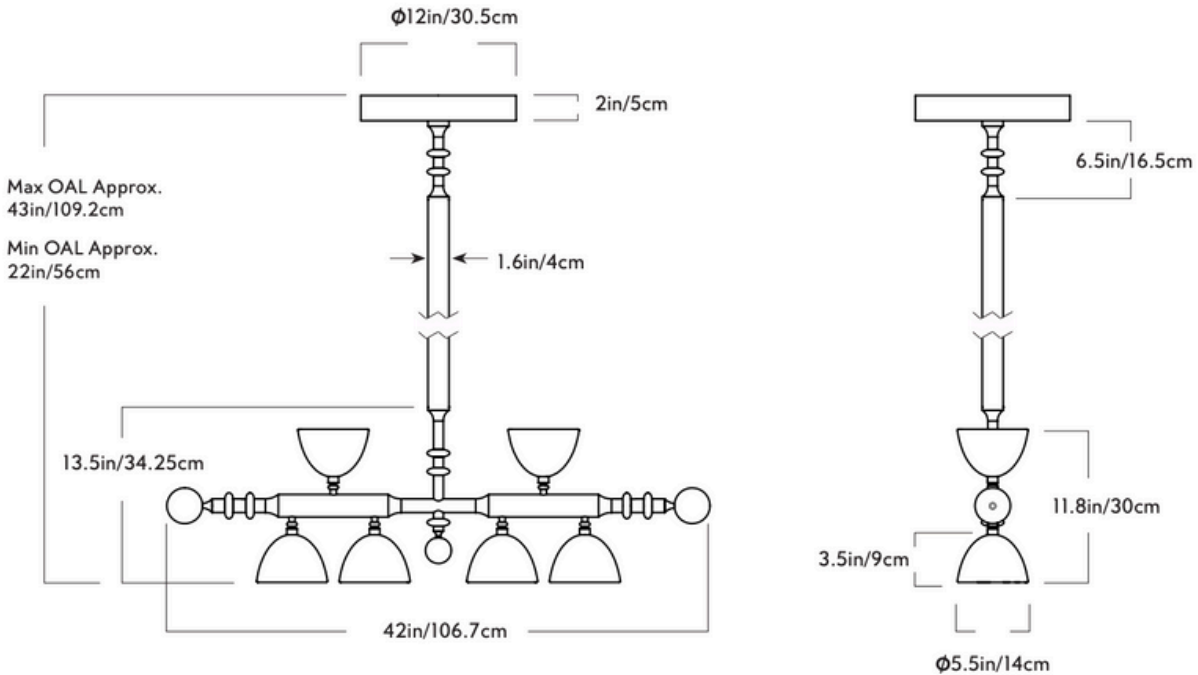

GARDE

Del Playa

Chandelier - Two Arm Pendant

Series

Del Playa

Product

Chandelier - Two Arm Pendant

Dimensions

L 42in/106.7cm x W 5.5in/14cm x H 43in/109.2cm

Weight

12.2lb/5.5kg

Materials

White Oak, Bone China, Brass, Opal Glass

Finishes

Oil rubbed

Suspension

1-1/2-inch wood stem in matching wood finish. 35-inch length included with lamp. 72-inch length available for additional cost. Stem length can be adjusted on site.

Canopy

12-inch round in matching wood finish

Ceiling Slope

0° mounting slope.
Up to 90° variable hang-straight available upon request.

Certifications

UL, cUL (120V)
CE, (240V)

120V Illumination

Integrated LED
Wattage: 48W
Lumens: 3,000 Lumens est.
Color Temperature: 2700 K, 90+ CRI
LED Lifetime: 50,000 Hours est.
Dimming: Triac and ELV