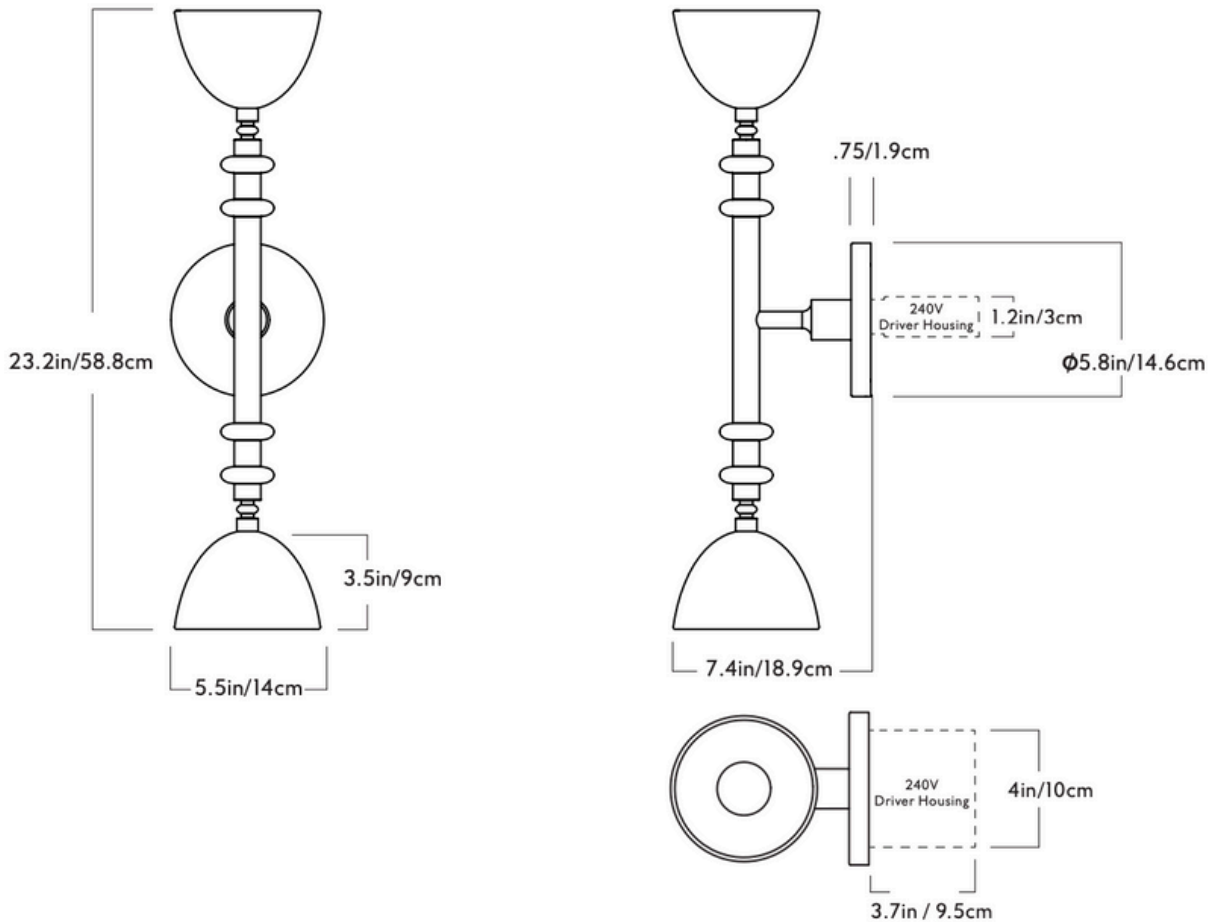

GARDE

Del Playa

Series

Del Playa

Product

Sconce - Double Arm

Dimensions

H 23.2in/58.8cm x W 5.5in/14cm x
D 7.4in/18.9cm

Weight

2.6lb/1.2kg

Materials

White Oak, Bone China, Brass,
Opal Glass

Sconce - Double Arm

Finishes

Oil rubbed

Back Plate

5-3/4-inch round in matching
wood finish

Driver location

120V: Driver to be installed in the wall
Electrical Box. Driver dimension are
L 3.30in / 8.4cm x W 1.57in / 4.0cm x
H 0.99in / 2.5cm

240V: Driver in the 240V Driver Hous-
ing. Housing to be installed in the wall.

Fixture Mounting

Designed to be mounted on standard
4in. Electrical Box.

Two #8-32 screws included.

Additional mounting hardware provided
for 240V versions.