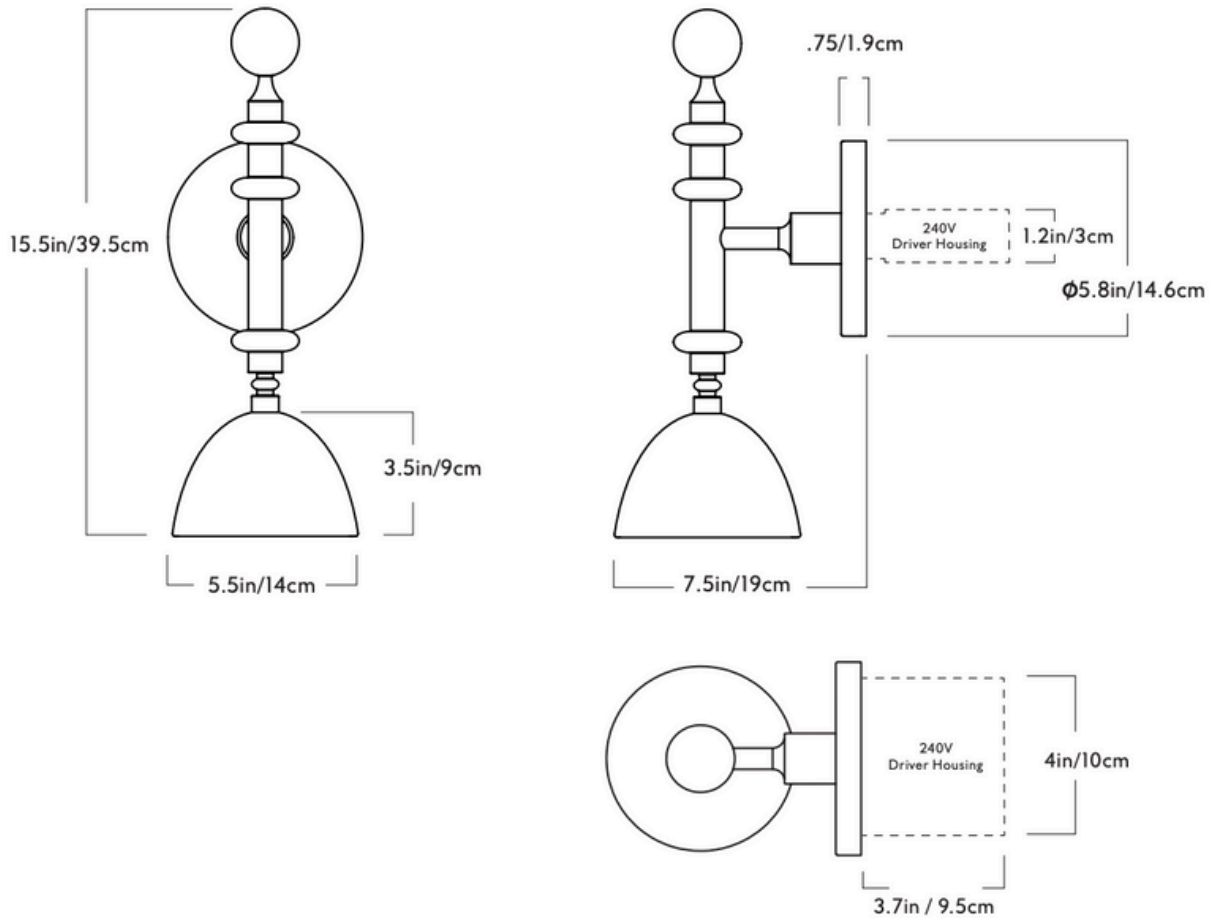

GARDE

Del Playa

Series
Del Playa

Product
Sconce - Single Arm

Dimensions
H 15.5in/39.5cm x W 5.5in/14cm x
D 7.5in/19cm

Weight
1.8lb/.8kg

Materials
White Oak, Bone China, Brass,
Opal Glass

Sconce - Single Arm

Finishes
Oil rubbed

Back Plate
5-3/4-inch round in matching
wood finish

Driver location
120V: Driver to be installed in the wall
Electrical Box. Driver dimension are
L 3.30in / 8.4cm x W 1.57in / 4.0cm x
H 0.99in / 2.5cm
240V: Driver in the 240V Driver Hous-
ing. Housing to be installed in the wall.

Certifications
UL, cUL (120V)
CE, (240V)

120V Illumination
Integrated LED
Wattage: 8W
Lumens: 500 Lumens est.
Color Temperature: 2700 K, 90+ CRI
LED Lifetime: 50,000 Hours est.
Dimming: Triac and ELV

240V Illumination
Integrated LED
Wattage: 8W
Lumens: 500 Lumens est.
Color Temperature: 2700 K, 90+ CRI
LED Lifetime: 50,000 Hours est.
Dimming: ELV or 0-10V

Fixture Mounting
Designed to be mounted on standard
4in. Electrical Box.
Two #8-32 screws included.
Additional mounting hardware provided
for 240V versions.