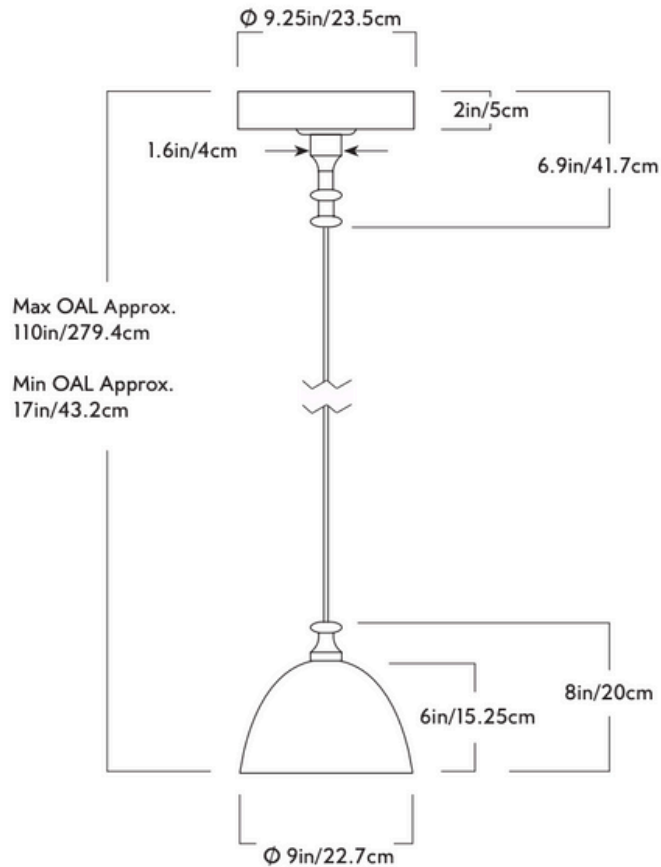

GARDE

Del Playa

Single Pendant Corded

Series

Del Playa

Product

Single Pendant Corded

Dimensions

Ø 9in/22.7cm x H 8in/20cm

Weight

7lb/3.2kg

Materials

White Oak, Bone China, Brass,
Opal Glass

Finishes

Oil rubbed

Cord color

Natural

Canopy

9.25-inch round in matching wood finish

Suspension

Cord 96in / 244cm length included.
144in / 366cm length available
for additional cost. Cord length can
be adjusted on site.

Ceiling Slope

0° mounting slope.
Up to 90° variable hang-straight
available upon request.

Certifications

UL, cUL (120V)
CE, (240V)

120V Illumination

Integrated LED
Wattage: 8W
Lumens: 500 Lumens est.
Color Temperature: 2700 K, 90+ CRI
LED Lifetime: 50,000 Hours est.
Dimming: Triac, ELV, or 0-10V

240V Illumination

Integrated LED
Wattage: 8W
Lumens: 500 Lumens est.
Color Temperature: 2700 K, 90+ CRI
LED Lifetime: 50,000 Hours est.
Dimming: Triac, ELV, or 0-10V

Driver location

Driver located in the canopy

Fixture Mounting

Designed to be mounted on standard
4in. Electrical Box.
Two #8-32 screws included.
Additional mounting hardware provided
for 240V versions.