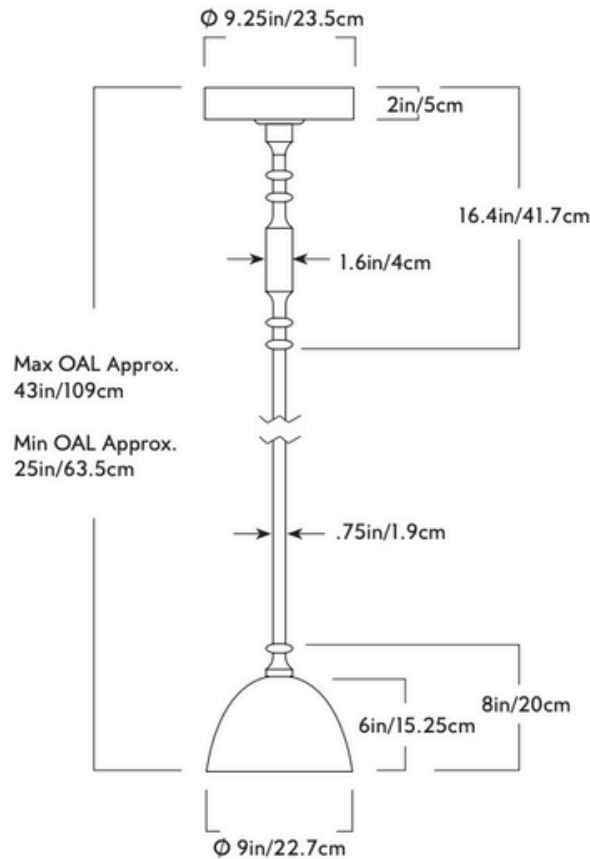

GARDE

Del Playa

Single Pendant

Series

Del Playa

Product

Single Pendant

Dimensions

Ø 9in/22.7cm x H 8in/20cm

Weight

7.8lb/3.5kg

Materials

White Oak, Bone China, Brass,
Opal Glass

Finishes

Oil rubbed

Canopy

9.25-inch round in matching wood finish

Suspension

.75-inch wood stem in matching wood finish. 35-inch length included with lamp. 72-inch length available for additional cost. Stem length can be adjusted on site.

Fixture Mounting

Designed to be mounted on standard 4in. Electrical Box.
Two #8-32 screws included.
Additional mounting hardware provided for 240V versions.