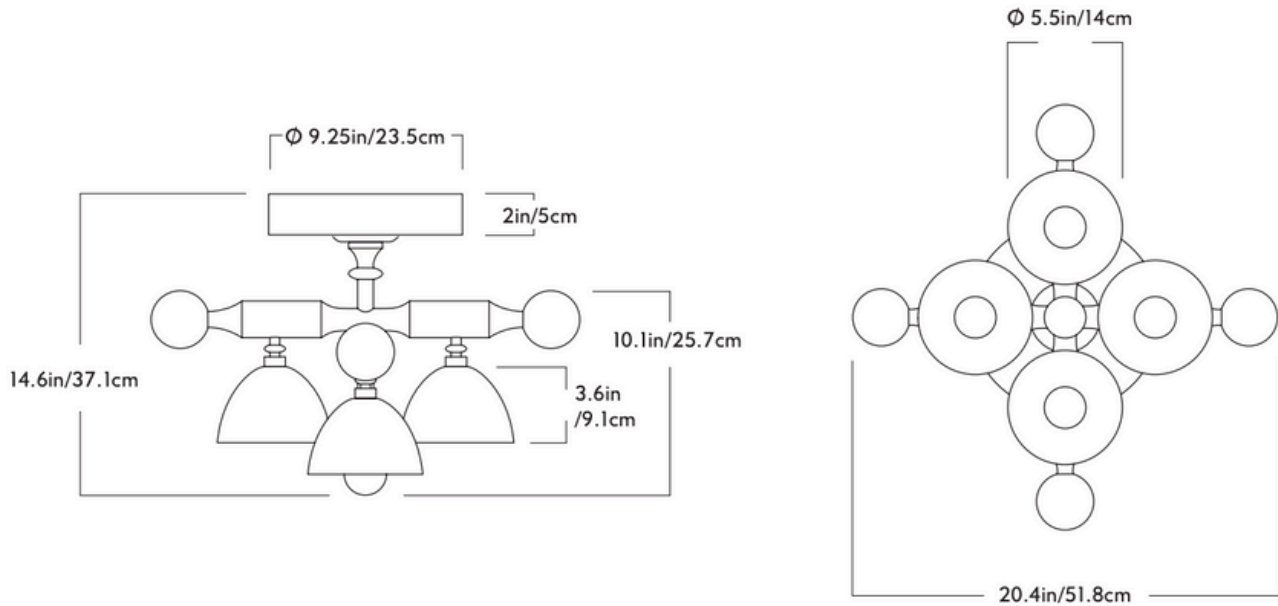

GARDE

Del Playa

4 Arm Ceiling Mount

Series
Del Playa

Product
4 Arm Ceiling Mount

Dimensions
L 20.4in/51.8cm x W 20.4in/51.8cm x
H 14.6in/37.1cm

Weight
10.6lb/4.8kg

Materials
White Oak, Bone China, Brass,
Opal Glass

Finishes
Oil rubbed

Canopy
9.25-inch round in matching wood finish

Ceiling Slope
0° mounting slope.

Certifications
UL, cUL (120V)
CE, (240V)

120V Illumination

Integrated LED
Wattage: 24W
Lumens: 2000 Lumens est.
Color Temperature: 2700 K, 90+ CRI
LED Lifetime: 50,000 Hours est.
Dimming: Triac, ELV, or 0-10V

240V Illumination

Integrated LED
Wattage: 24W
Lumens: 2000 Lumens est.
Color Temperature: 2700 K, 90+ CRI
LED Lifetime: 50,000 Hours est.
Dimming: Triac, ELV, or 0-10V

Driver location

Driver located in the canopy

Fixture Mounting

Designed to be mounted on standard
4in. Electrical Box.
Two #8-32 screws included.
Additional mounting hardware provided
for 240V versions.