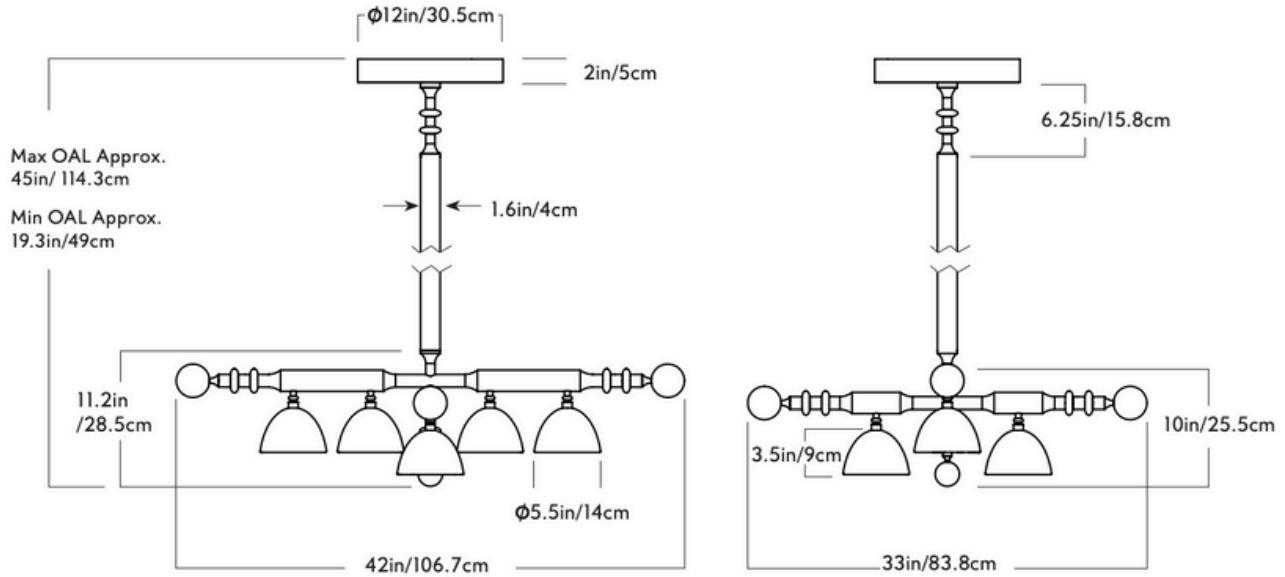

GARDE

Del Playa

Chandelier - Four Arm Pendant

Series

Del Playa

Product

Chandelier - Four Arm Pendant

Dimensions

L 42in/106.7cm x W 33in/83.8cm x H 45in/ 114.3cm

Weight

14.7lb/6.6kg

Materials

White Oak, Bone China, Brass, Opal Glass

Finishes

Oil rubbed

Suspension

1-1/2-inch wood stem in matching wood finish. 35-inch length included with lamp. 72-inch length available for additional cost. Stem length can be adjusted on site.

Canopy

12-inch round in matching wood finish

Ceiling Slope

0° mounting slope.
Up to 90° variable hang-straight available upon request.

Certifications

UL, cUL (120V)
CE, (240V)

120V Illumination

Integrated LED
Wattage: 48W
Lumens: 3,000 Lumens est.
Color Temperature: 2700 K, 90+ CRI
LED Lifetime: 50,000 Hours est.
Dimming: Triac and ELV