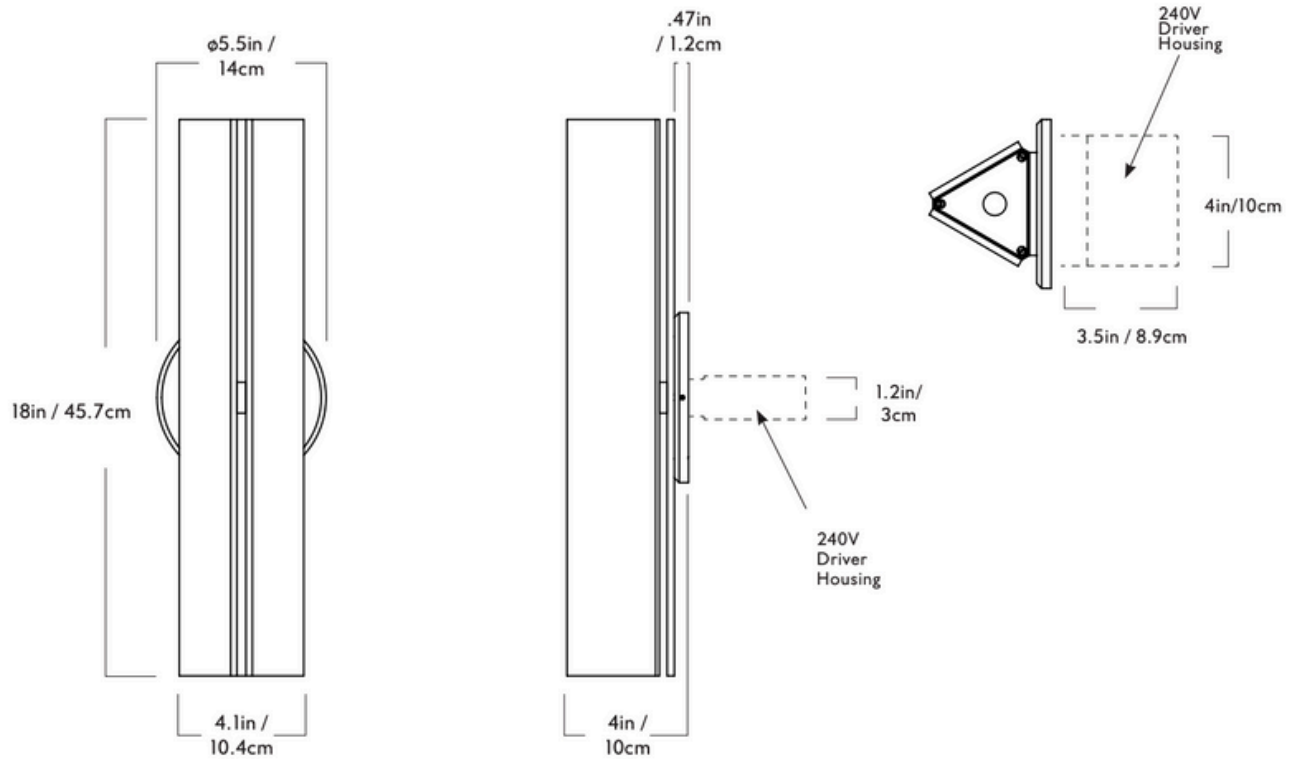

GARDE

Delta

Series
Delta

Product
18" Sconce

Dimensions
H 18in / 45.7cm x W 4.1in / 10.4cm x
D 4in / 10cm

Weight
15.5lb / 7kg

Materials
Brass

18" Sconce

Finishes/Colors
Matte Black,
Unlacquered Brass

Canopy
5.5-inch round in matching metal finish

Driver location
H 1in x W 1.6in x L 3.3in
120V: Driver to be installed in
the wall J-box.
240V: Driver to be installed in the
provided enclosure.

240V Illumination
Integrated LED
Wattage: 16W
Lumens: 800 Lumens est.
Color Temperature: 2700K, CRI 90+
LED Lifetime: 50,000 Hours est.
Dimming: ELV, Triac, or 0-10V

Fixture Mounting
Designed to be mounted on standard
4in. Electrical Box.
Two #8-32 screws included.
Additional mounting hardware provided
for 240V versions.