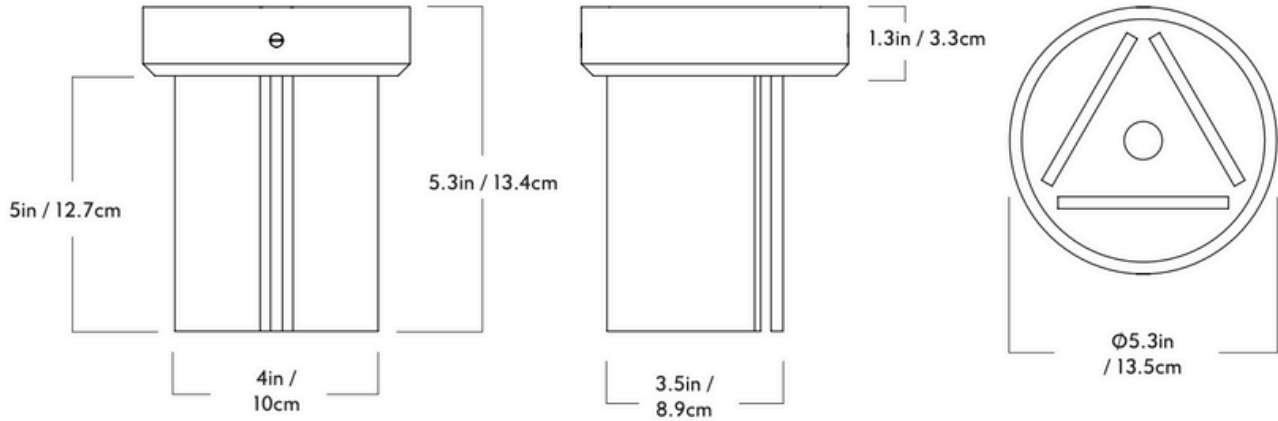

GARDE

Delta

5" Flushmount

Series

Delta

Product

5" Flushmount

Dimensions

L 4in / 10cm x W 3.5in / 8.9cm x
H 5.95in / 15.1cm

Weight

5.3lb / 2.5kg

Materials

Brass

Finishes/Colors

Matte Black,
Unlacquered Brass

Canopy

5.3-inch round in matching metal finish

Certifications

UL, cUL (120V)
CE (240V)

120/277V Illumination

Integrated LED
Wattage: 8W
Lumens: 400 Lumens est.
Color Temperature: 2700K, CRI 90+
LED Lifetime: 50,000 Hours est.
Dimming: 120V - TRIAC, ELV, 0-10V
277V - 0-10V only

Driver located in canopy

Fixture Mounting

Designed to be mounted on standard
4in. Electrical Box.
Two #8-32 screws included.
Additional mounting hardware provided
for 240V versions.