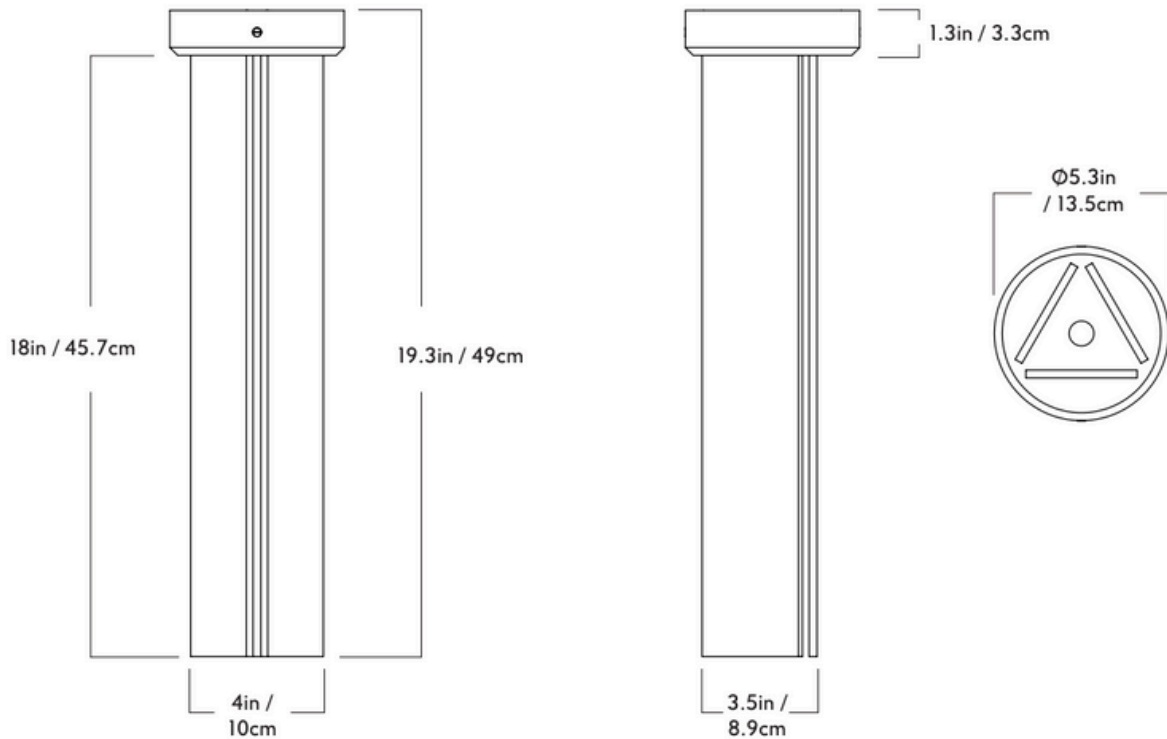

GARDE

Delta

18" Flushmount

Series

Delta

Product

18" Flushmount

Dimensions

L 4 in / 10cm x W 3.5 in / 8.9cm x
H 19.3 in / 49cm

Weight

14.9lb / 6.8kg

Materials

Brass

Finishes/Colors

Matte Black,
Unlacquered Brass

Canopy

5.3-inch round in matching metal finish

Certifications

UL, cUL (120V)
CE (240V)

120/277V Illumination

Integrated LED

Wattage: 8W

Lumens: 400 Lumens est.

Color Temperature: 2700K, CRI 90+

LED Lifetime: 50,000 Hours est.

Dimming: 0-10V

(DALI dimming available upon request)

Driver location

Driver located in canopy

Fixture Mounting

Designed to be mounted on standard
4in. Electrical Box.

Two #8-32 screws included.