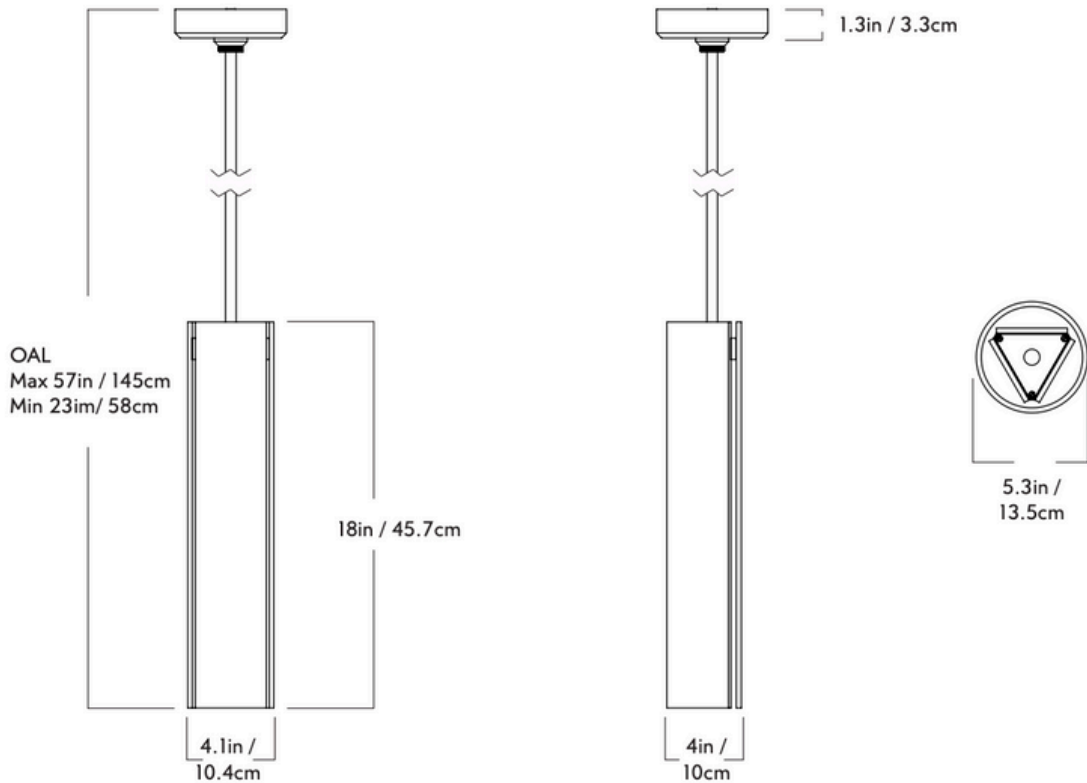

GARDE

Delta

18" Pendant

Series

Delta

Product

18" Pendant

Dimensions

L 4.1in / 10.4cm x W 4in / 10cm x
H 57in / 145cm

Weight

15.9lb / 7.2kg

Materials

Brass

Finishes/Colors

Matte Black,
Unlacquered Brass

Canopy

5.3-inch round in matching metal finish

Suspension

1/2-inch aluminum stem in matching metal finish. 35-inch length included with lamp. 72-inch length available for additional cost. Stem length can be adjusted on site.

Driver located in canopy

Fixture Mounting

Designed to be mounted on standard 4in. Electrical Box.
Two #8-32 screws included.
Additional mounting hardware provided for 240V versions.