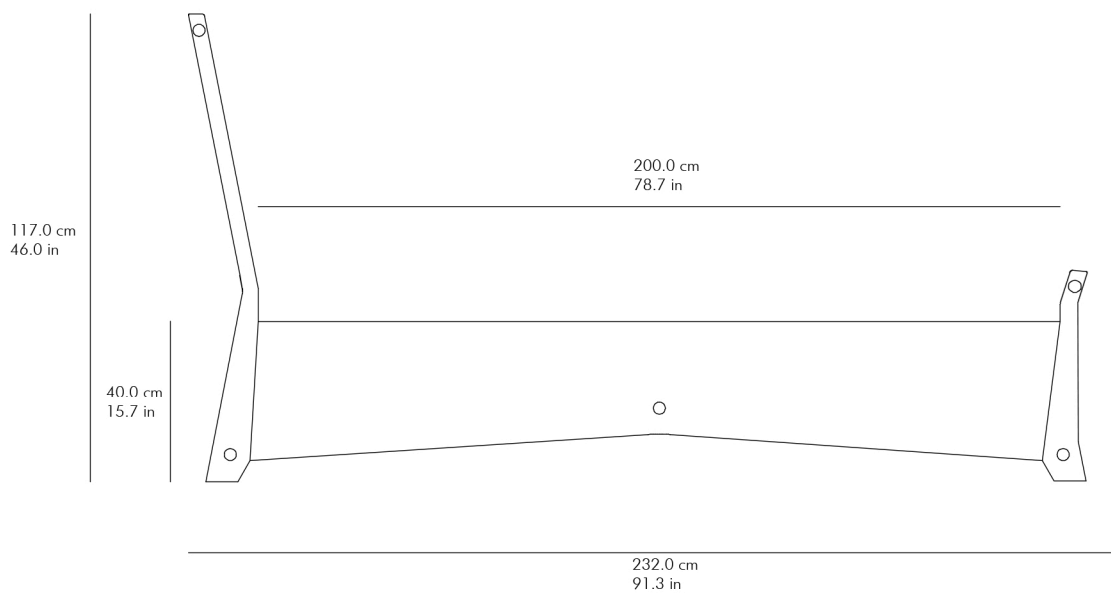

PIERRE_AUGUSTIN_ROSE

DEHLOS LAQUE

116.5 cm
45.9 in

182.0 cm
71.7 in

235.0 cm
92.5 in

182.0 cm
71.7 in

For the dimensions mentioned above, consider a mattress of 160x200 cm - 63x79 in.

Weight : 180 kg