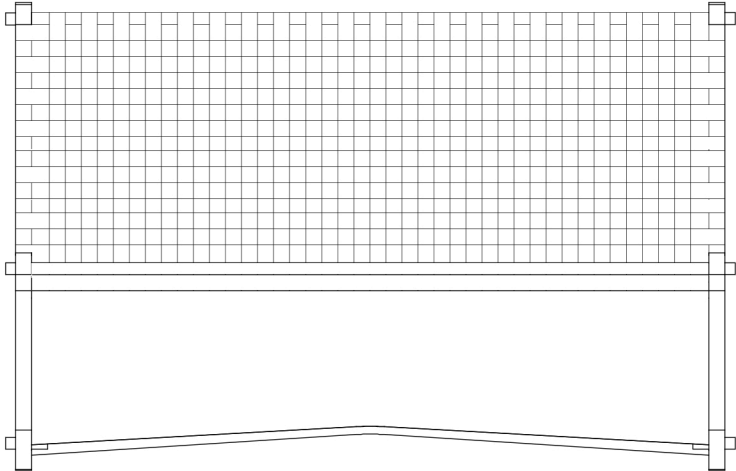

PIERRE_AUGUSTIN_ROSE

DEHLOS LAQUE

116.5 cm
45.9 in

182.0 cm
71.7 in

235.0 cm
92.5 in

182.0 cm
71.7 in

For the dimensions mentioned above, consider a mattress of 160x200 cm - 63x79 in.

Weight : 180 kg