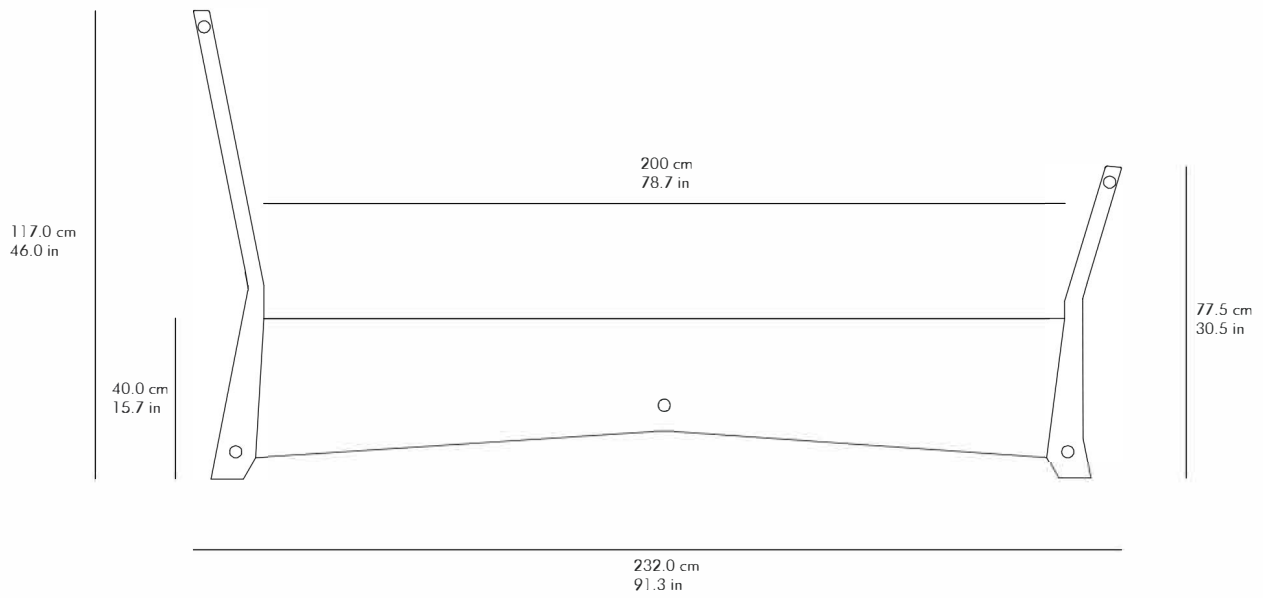

PIERRE_AUGUSTIN_ROSE

DEHLOS BED

116.5 cm
45.9 in

182.0 cm
71.7 in

235.0 cm
92.5 in

182.0 cm
71.7 in

Base : sculpted in solid mahogany, preserving its natural properties.

Upholstery: braided leather.

Each bed includes two leather rolls.

For the dimensions mentioned above, consider a mattress of 160x200cm - 63x78 in.

Weight : 155 kg