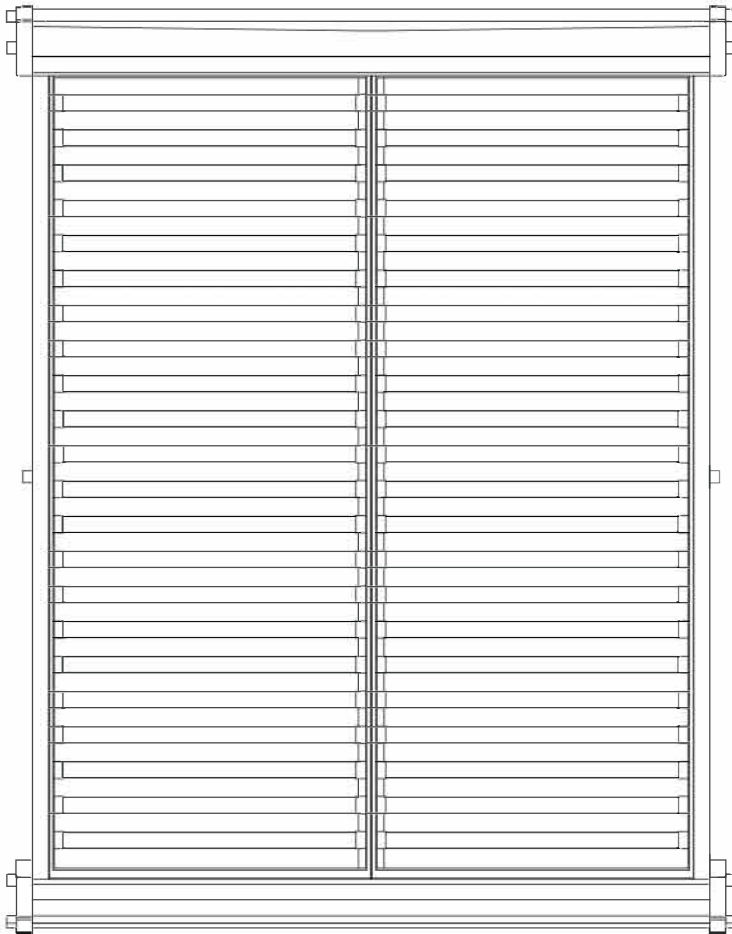

PIERRE_AUGUSTIN_ROSE

DEHLOS BED

116.5 cm
45.9 in

182.0 cm
71.7 in

235.0 cm
92.5 in

182.0 cm
71.7 in

Base : sculpted in solid mahogany, preserving its natural properties.

Upholstery: braided leather.

Each bed includes two leather rolls.

For the dimensions mentioned above, consider a mattress of 160x200cm - 63x78 in.

Weight : 155 kg