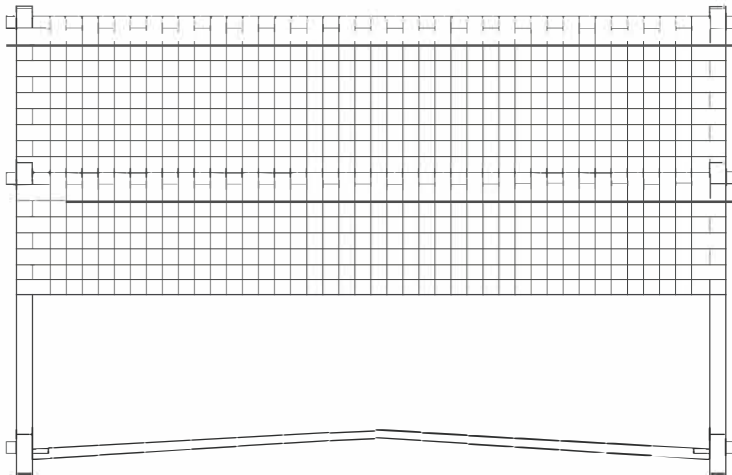

PIERRE_AUGUSTIN_ROSE

DEHLOS BED

116.5 cm
45.9 in

182.0 cm
71.7 in

235.0 cm
92.5 in

182.0 cm
71.7 in

Base : sculpted in solid mahogany, preserving its natural properties.

Upholstery: braided leather.

Each bed includes two leather rolls.

For the dimensions mentioned above, consider a mattress of 160x200cm - 63x78 in.

Weight : 155 kg