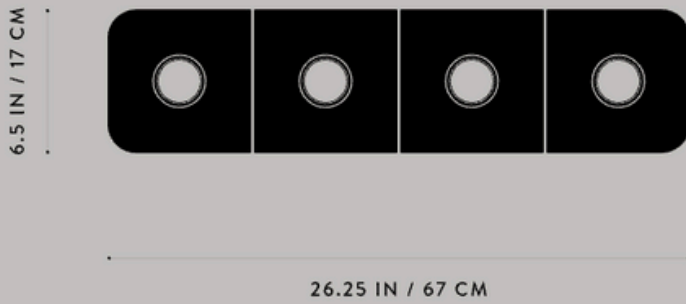

Ø 2.75 IN / 7 CM

AGED BRASS

OIL-RUBBED BRONZE

BLACKENED BRASS

TARNISHED SILVER