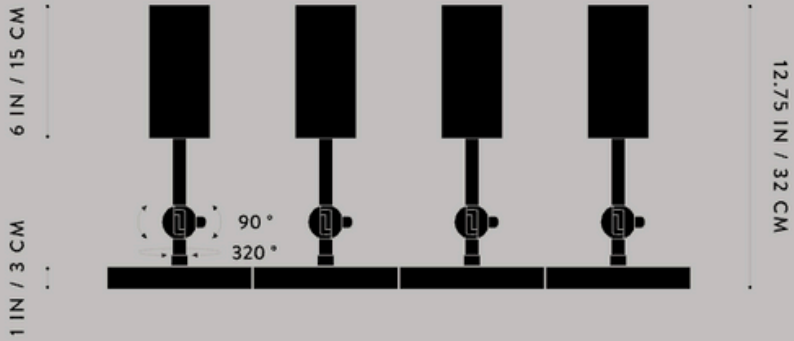

Ø 2.75 IN / 7 CM

AGED BRASS

OIL-RUBBED BRONZE

BLACKENED BRASS

TARNISHED SILVER