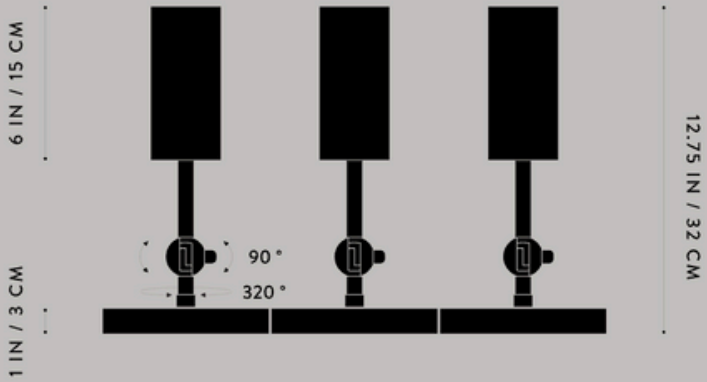

Ø 2.75 IN / 7 CM

19.75 IN / 50 CM

AGED BRASS

OIL-RUBBED BRONZE

BLACKENED BRASS

TARNISHED SILVER