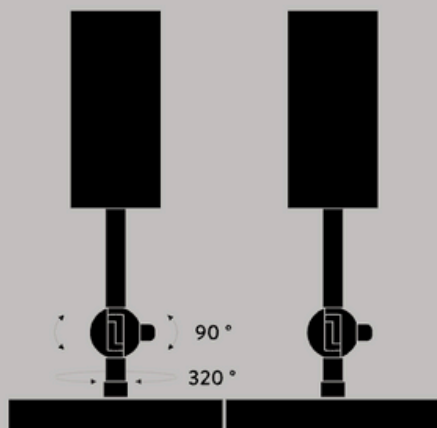

Ø 2.75 IN / 7 CM

6 IN / 15 CM

1 IN / 3 CM

6.5 IN / 17 CM

12.75 IN / 32 CM

13 IN / 33 CM

AGED BRASS

OIL-RUBBED BRONZE