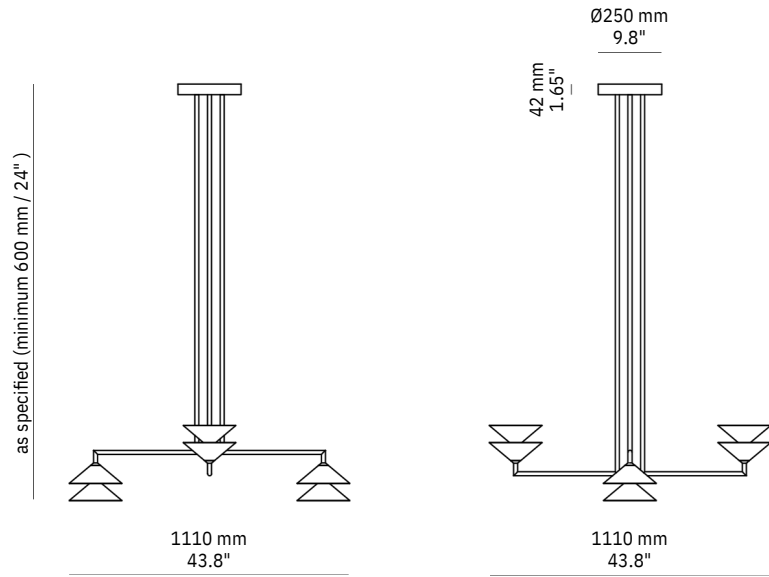

Cross Balanced Stack

Material
Brass

Finishes
Brushed, Aged, Bronzed, Polished, Plated or Coated

Lamp Shell
ø 40 mm (1.5") frosted glass

Weight
approx 8kg

US / Canada
Lamp: 24x 12V G4 LED
Specs (per lamp): 2700K, 2W, 200 lm
Driver: 12V driver supplied
Dimming: ELV, DALI and 0/1-10V options

Junction Box Compatibility
Suits 3.5" or 4" Octagonal Box *

* See end of document for information

BRUSHED BRASS

BRONZED BRASS

AGED BRASS

MATTE BLACK

CHROME PLATED

POLISHED BRASS