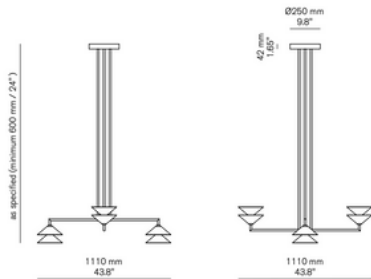

Cross Balanced Stack