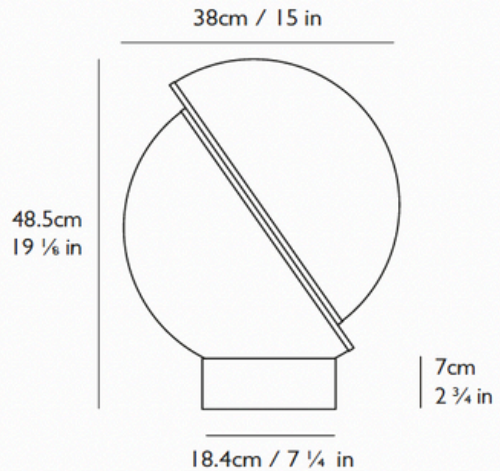

LEE BROOM

CRESCENT

PRODUCT DETAILS

Name

Crescent Table Lamp

Finish & Product Code   110-130V   220-240V

Crescent Table Lamp   CRE0120   UK CRE0020
EU CRE0021

Materials

Opal acrylic, brushed brass, steel

Illumination 110-130V

9W, 2700 K

Bulb: E26, 9W LED, 800 lumen, 25,000 hrs (1x supplied), CRI 80

Illumination 220-240V

8.5W, 2700 K

Bulb: E27, 8.5W LED, 810 lumen, 10,000 hrs (1x supplied), CRI 80

Dimming

Dimmable. Mains voltage. TRIAC / Leading edge

Certification

UL, cUL (110-130v)
CE, UKCA, CB (220-240v)

Year of Design

2015

Dimensions

H 48.5cm x Dia 38cm / H 19 1/2 in x Dia 15 in

Cord

Length: 200cm / 78 3/4 in

with in-line switch

Gold fabric outer

Base

H 7cm x Dia 18.4cm / H 2 3/4 in x Dia 7 1/4 in

Round steel in brushed brass finish

Weight

Product (net) 3.2kg / 7.05 lb / Boxed (gross) 5.15kg / 11.3 lb