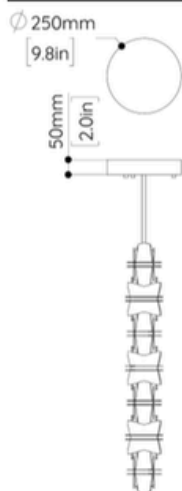

Brass, glass & aluminium

DIMENSIONS

Length: 125mm (4.9")
Width: 125mm (4.9")
Height: 812mm (32.0")

WEIGHT

8kg (11.6lbs)

LAMPING

LED strip

LED COLOUR TEMP

(in): 9.8, 19.7, 29.5, 39.4

One rod up to 1000mm (39.4") is included in the price of this item.

Please consider the height of the fixture itself when selecting a rod.

Additional rods are extra.

CANOPY

Option 1 - Standard: x1 Flush canopy (Remote)

PRICING & LEAD TIMES

Please contact us or your nearest LOST PROFILE representative for current pricing and lead times.

OPTION 1 (STANDARD)

Flush Canopy

Remote power supply

OPTION 2

Surface Canopy

Integral power supply