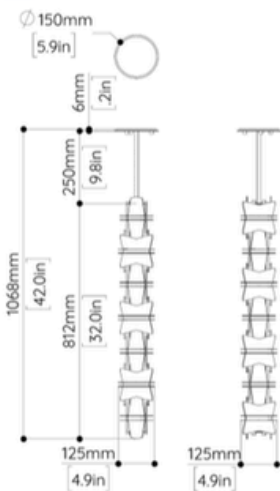

OPTION 1 (STANDARD)

Flush Canopy

Remote power supply