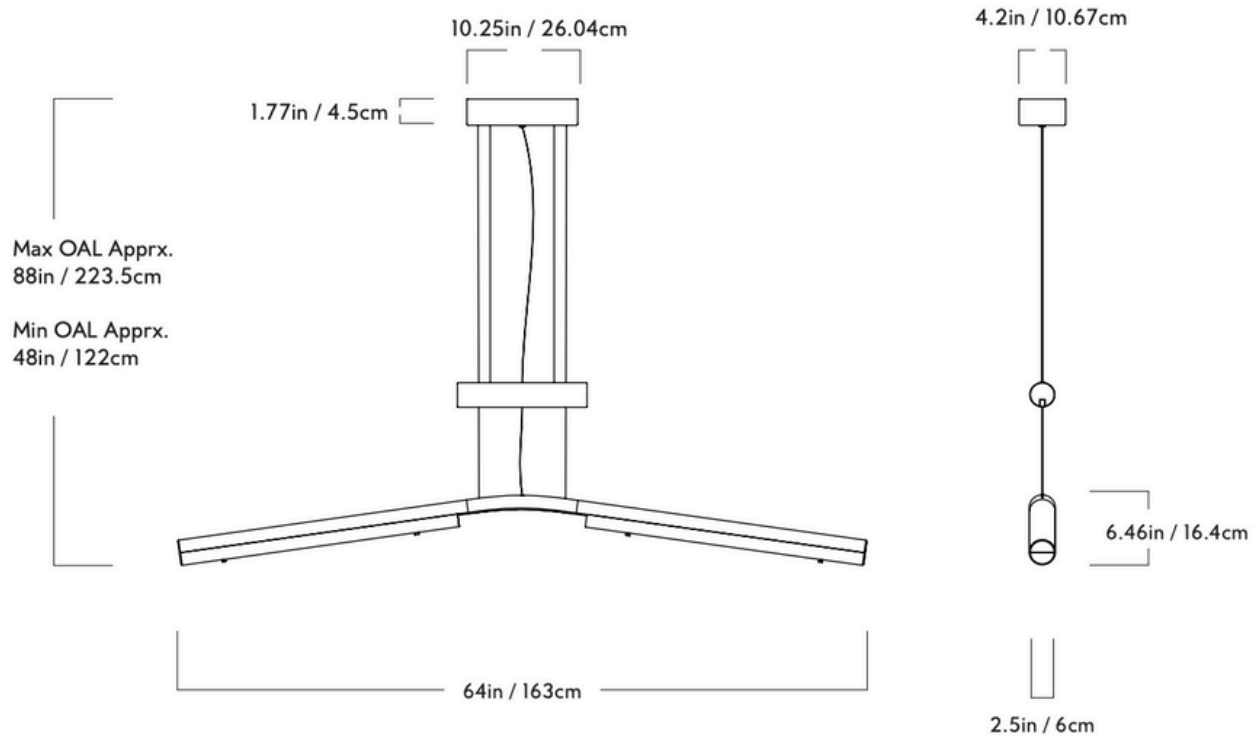

GARDE

Counterweight

Series

Counterweight

Product

Pendant

Dimensions

L 64in / 163cm x W 2.5in / 6cm x
H 12in / 30cm

Weight

13lb / 6kg

Pendant

Materials

Wood, brass, Carrera marble, glass

Finishes

Ash/brass, walnut/brass

Suspension

Aircraft cable

Canopy

10 x 4-inch rectangle in matching
metal finish

Fixture Mounting

Designed to be mounted on standard
4 in. Electrical Box.

Two #8-32 screws included.

Additional mounting hardware provided
for 240V versions.

Certifications

UL, cUL (120V)

CE/CB (240V)

120V Illumination

Integrated LED

Wattage: 28 Watts

Lumens: 2700 Lumens est.

Color Temperature: 2700K, 90CRI

LED Lifetime: 50,000 Hours est.

Dimming: TRIAC, ELV, 0-10V

240V Illumination

Integrated LED

Wattage: 28 Watts

Lumens: 2700 Lumens est.

Color Temperature: 2700K, 90CRI

LED Lifetime: 50,000 Hours est.

Dimming: ELV, 0-10V

Driver location

Driver located in the canopy