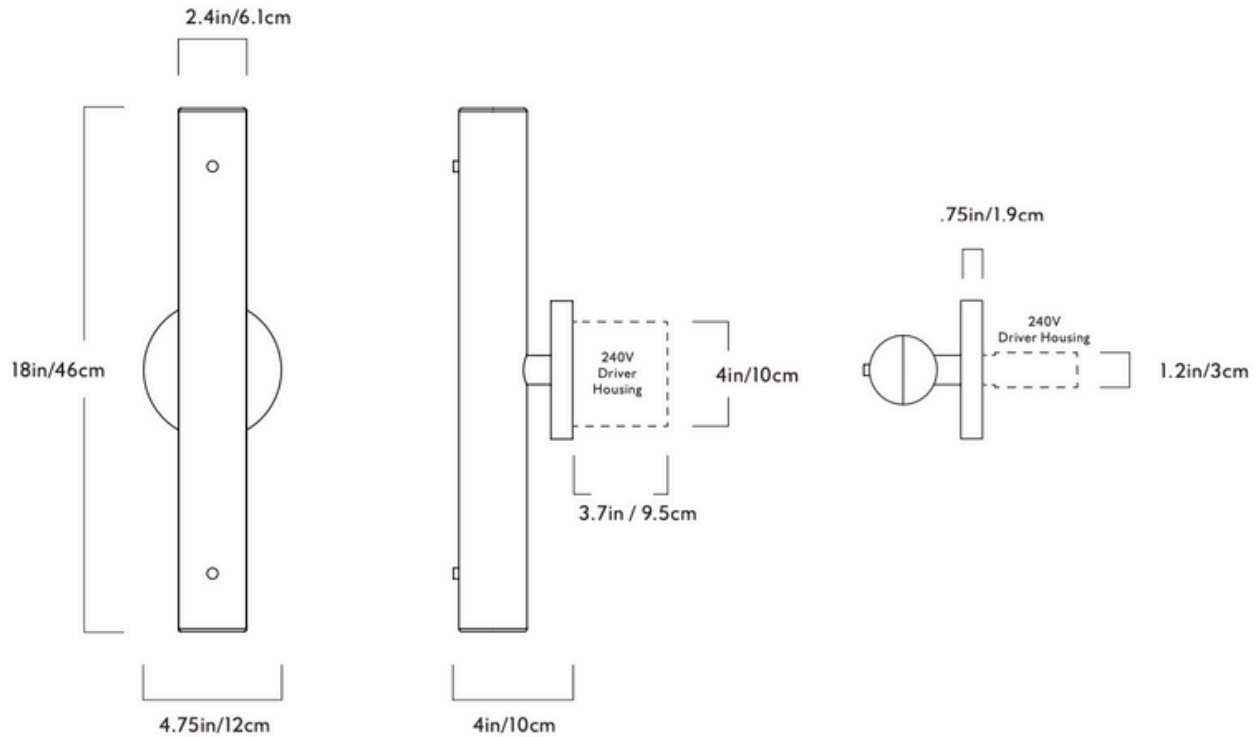

GARDE

Counterweight

Series

Counterweight

Product

Circle Sconce

Dimensions

H 18in/46cm x W 5in/12cm x
D 4in/10cm

Weight

2lb/.9kg

Circle Sconce

Materials

Wood, brass, Carrera marble, glass

Finishes

Ash/brushed brass,
Walnut/brushed brass

Backplate

4.75 inch circle in Carrera marble

Fixture Mounting

Designed to be mounted on standard
4 in. Electrical Box.
Two #8-32 screws included.
Additional mounting hardware provided
for 240V versions.

Certifications

UL, cUL (120V)
CE/CB (240V)

120V Illumination

Integrated LED
Wattage: 18 Watts
Lumens: 1350 Lumens est.
Color Temperature: 2700K, 90+CRI
LED Lifetime: 50,000 Hours est.
Dimming: Triac, ELV or 0-10V

240V Illumination

Integrated LED
Wattage: 18 Watts
Lumens: 1350 Lumens est.
Color Temperature: 2700K, 90+CRI
LED Lifetime: 50,000 Hours est.
Dimming: ELV or 0-10V

Driver location

120V: Driver to be installed in the wall
Electrical Box. Driver dimension are L
3.30in / 8.4cm x W 1.57in / 4.0cm x H
0.99in / 2.5cm
240V: Driver to be installed in the wall.