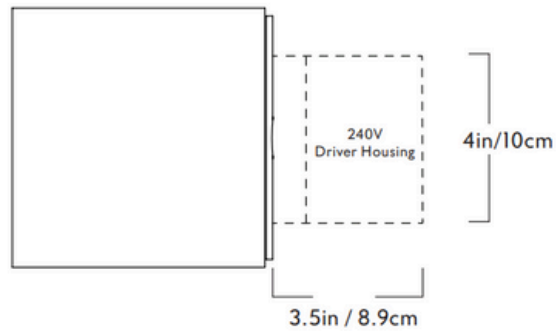

GARDE

Cora

Series
Cora

Product
Sconce

Dimensions
H 9.5in/24cm x W 5in/13cm x
D 5in/13cm

Weights
3lb/1.3kg

Sconce

Materials
Machined Aluminum