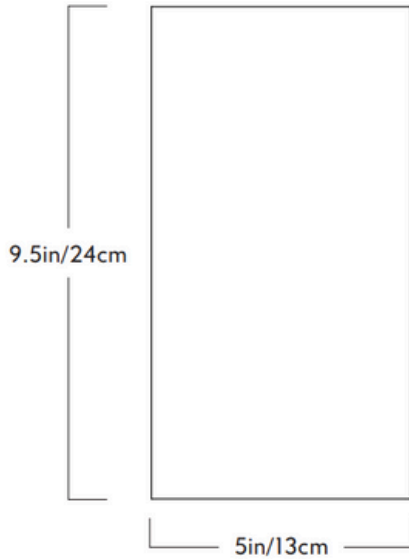

GARDE

Cora

Series
Cora

Product
Sconce

Dimensions
H 9.5in/24cm x W 5in/13cm x
D 5in/13cm

Weights
3lb/1.3kg

Sconce

Materials
Machined Aluminum