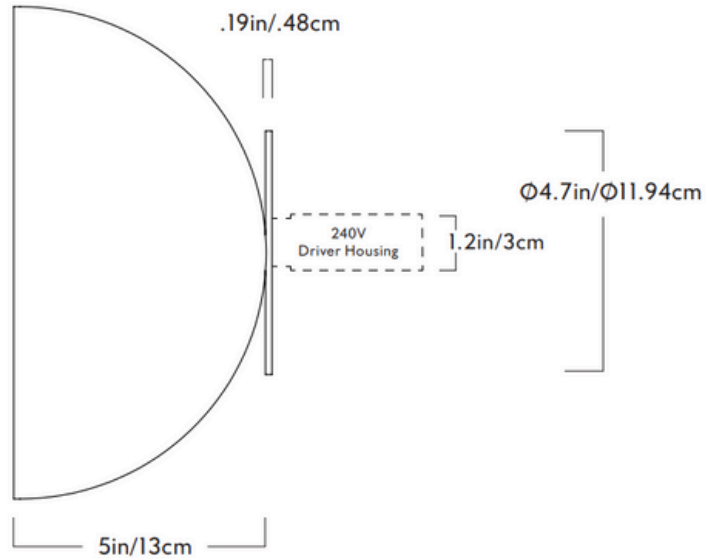

GARDE

Cora

Series
Cora

Product
Sconce

Dimensions
H 9.5in/24cm x W 5in/13cm x
D 5in/13cm

Weights
3lb/1.3kg

Sconce

Materials
Machined Aluminum