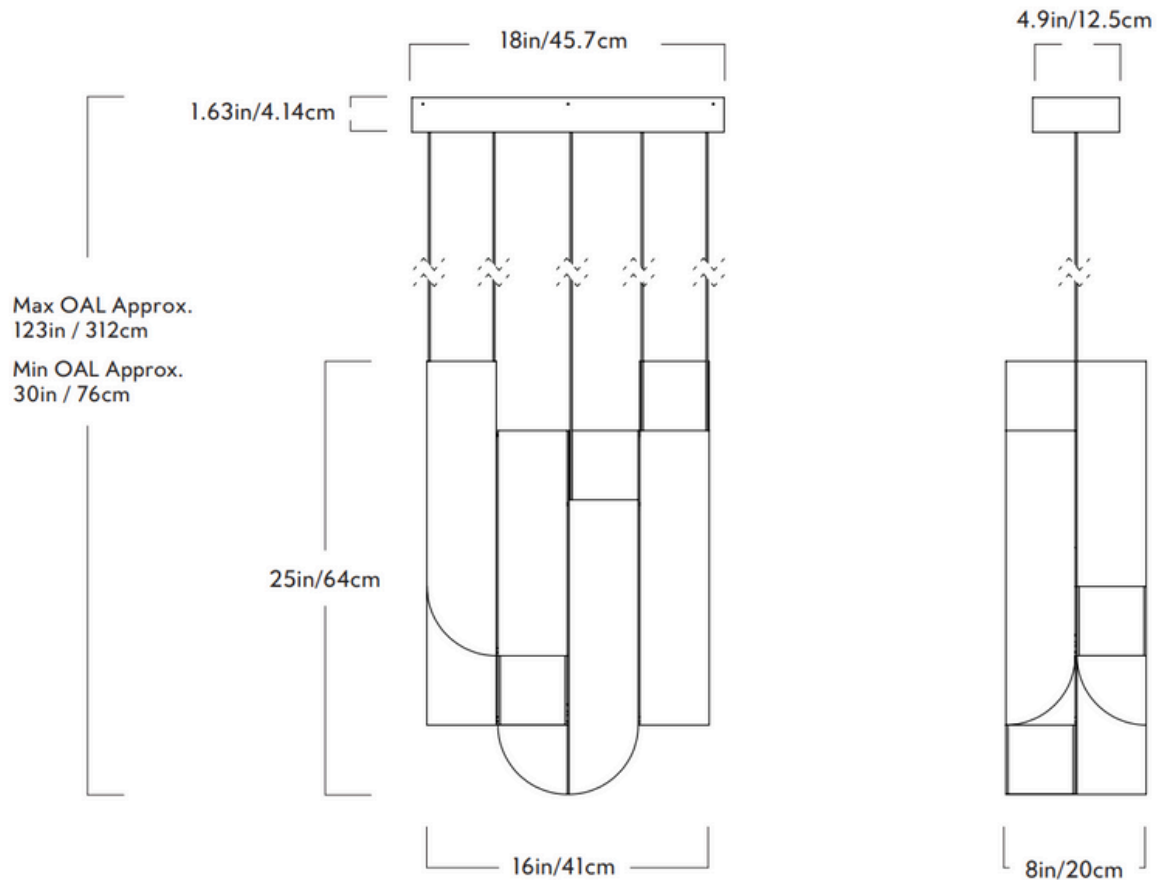

GARDE

Cora

Pendant – 8 Lights

Series
Cora

Product
Pendant - 8 Lights

Dimensions
L 16in/41cm x W 8in/20cm x
H 25in/64cm

Weights
26lb/11.6kg

Materials
Machined Aluminum

Finishes / Colors
Black, bronze, polished nickel,
polished brass

Suspension
8-foot cord. Length can be adjusted
on site.

Canopy
5in x 18in rectangle in matching metal
finish

Certifications
UL, cUL (120V)
CE/CB (240V)

120V Illumination
Integrated LED
Wattage: 57.6 Watts
Lumens: 2100 Lumens est.
Color Temperature: 2700K
CRI: 90+
LED Lifetime: 50,000 hours est.
Dimming: Triac, ELV or 0-10V

240V Illumination
Integrated LED
Wattage: 57.6 Watts
Lumens: 2100 Lumens est.
Color Temperature: 2700K
CRI: 90+
LED Lifetime: 50,000 hours est.
Dimming: ELV or 0-10V