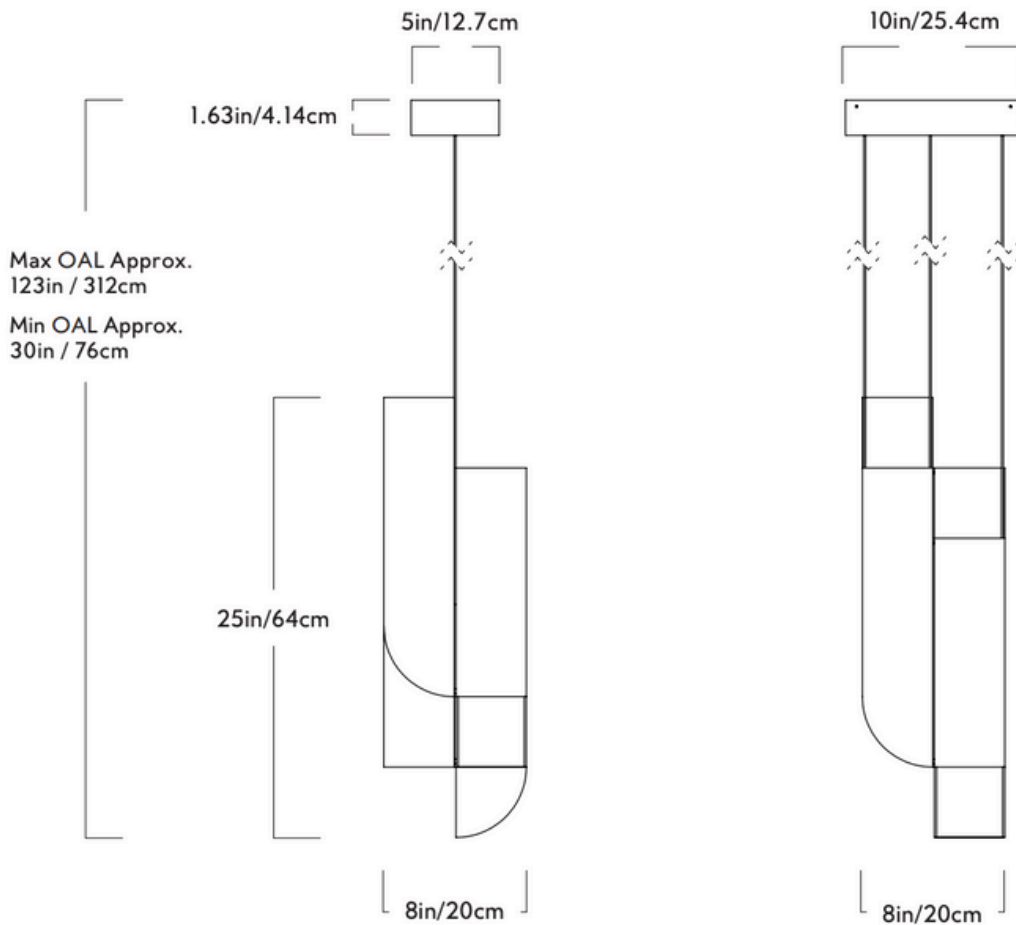

GARDE

Cora

Pendant – 4 Lights

Series

Cora

Product

Pendant - 4 Lights

Dimensions

L 8in/20cm x W 8in/20cm x
H 25in/64cm

Weights

12.8lb/5.8kg

Materials

Machined Aluminum

Finishes / Colors

Black, bronze, polished nickel,
polished brass

Suspension

8-foot cord. Length can be adjusted
on site.

Canopy

5in x 10in rectangle in matching metal
finish

Certifications

UL, cUL (120V)
CE/CB (240V)

120V Illumination

Integrated LED
Wattage: 28.8 Watts
Lumens: 1050 Lumens est.
Color Temperature: 2700K
CRI: 90+
LED Lifetime: 50,000 hours est.
Dimming: Triac, ELV or 0-10V

240V Illumination

Integrated LED
Wattage: 28.8 Watts
Lumens: 1050 Lumens est.
Color Temperature: 2700K
CRI: 90+
LED Lifetime: 50,000 hours est.
Dimming: ELV or 0-10V