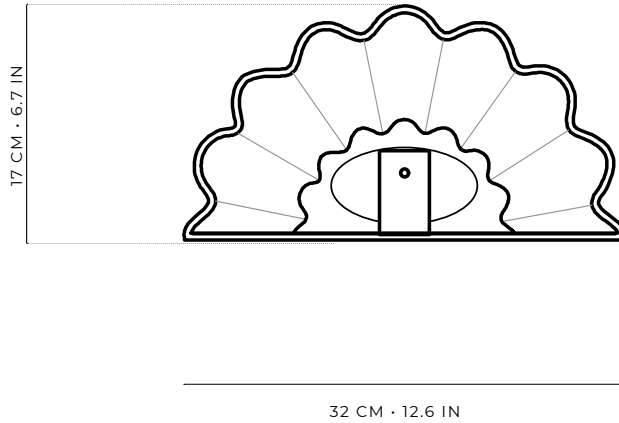

GARDE

COQUILLAGEWALL LAMP

This luminaire is handcrafted and may vary slightly from piece to piece. The stoneware part of this luminaire is sourced and made in France.

DETAILS	
MATERIALS	STONEWARE
PRODUCTION	FRANCE
RECOMMENDED BULB	1 X E12 BASE LED BULB (NOT INCLUDED)
LEAD TIME	10 TO 12 WEEKS
DIMMER	COMPATIBLE - USE A DIMMABLE BULB
MAXIMAL POWER (W)	10 W
WEIGHT	2.5 KG
CERTIFICATION	UL
NOMINAL VOLTAGE	110-120 V AC, 60 HZ
PROTECTION CLASS AGAINST ELECTRIC SHOCK	II
IP RATING	IP20
USAGE CONDITIONS	LUMINAIRE FOR NORMAL USE, INDOOR, TA 25°C