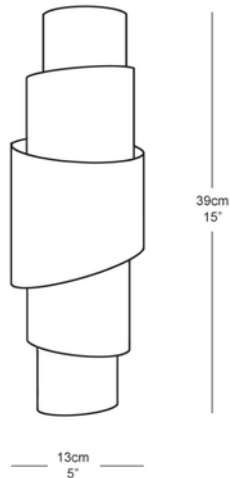

GARÐE

CONTOUR WALL LIGHT

The Contour sconce is an abstract sculptural wall light, a design indebted to the gentle rolling hills of our local South Downs landscape. The variously shaped bands of bronze reference this natural profile, and capture the movement of light, filtering it throughout the design. An innovative light which combines the contemporary with the natural, the Contour sconce introduces sculptural highlights to an interior.

Dimensions

Height 30cm 12"
Width 20cm 8"
Depth 16cm 6"
Weight 2.5kg 6lbs

Finishes

Bronze

Materials

Solid brass and powder coated steel.

Dimming

Yes

Lamping

E12 LED 12W Max 120V

Handmade in England

GARDE

WALL FITTING