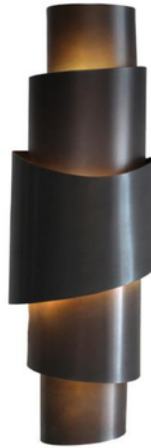

GARÐE

CONTOUR WALL LIGHT

The Contour sconce is an abstract sculptural wall light, a design indebted to the gentle rolling hills of our local South Downs landscape. The variously shaped bands of bronze reference this natural profile, and capture the movement of light, filtering it throughout the design. An innovative light which combines the contemporary with the natural, the Contour sconce introduces sculptural highlights to an interior.

Dimensions

Height 30cm 12"
Width 20cm 8"
Depth 16cm 6"
Weight 2.5kg 6lbs

Finishes

Bronze

Materials

Solid brass and powder coated steel.

Dimming

Yes

Lamping

E12 LED 12W Max 120V

Handmade in England

GARDE

WALL FITTING