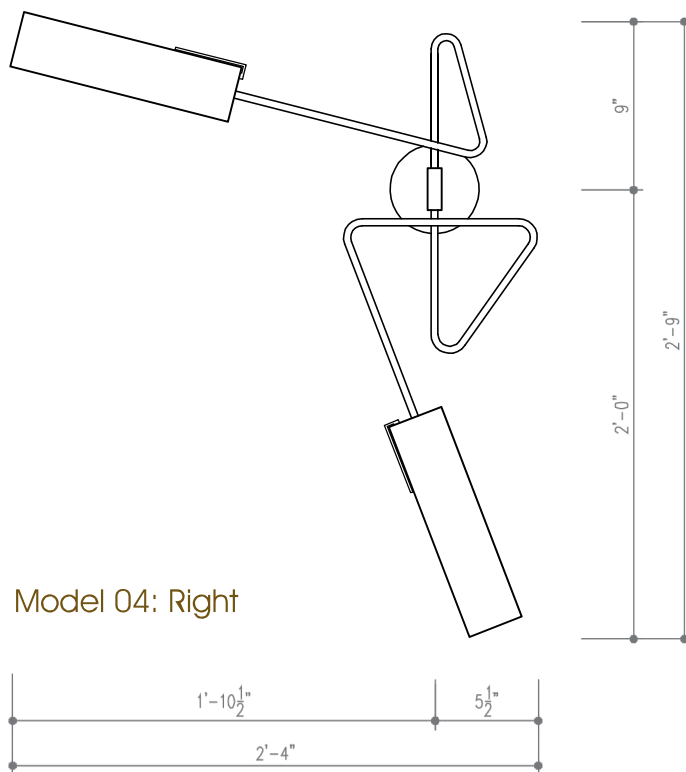

Continuum Sconce Model 04

All sconces are available right or left handed.

Model 04: Left

Model 04: Right

Materials

Hardware: Brass.

Metal finishes: satin Brass, antique Brass, satin Nickel, oil-rubbed Bronze, plus specialty finishes.

Dimensions:

Model 04: 33" high, 28" wide, 8-24" deep

Lamping:

One 3.6 or 5W E12 candelabra base 2700K dimmable LED bulb per shade (40W or 60w incandescent equivalent) 120V or 240V.

UL Listed

METAL FINISHES